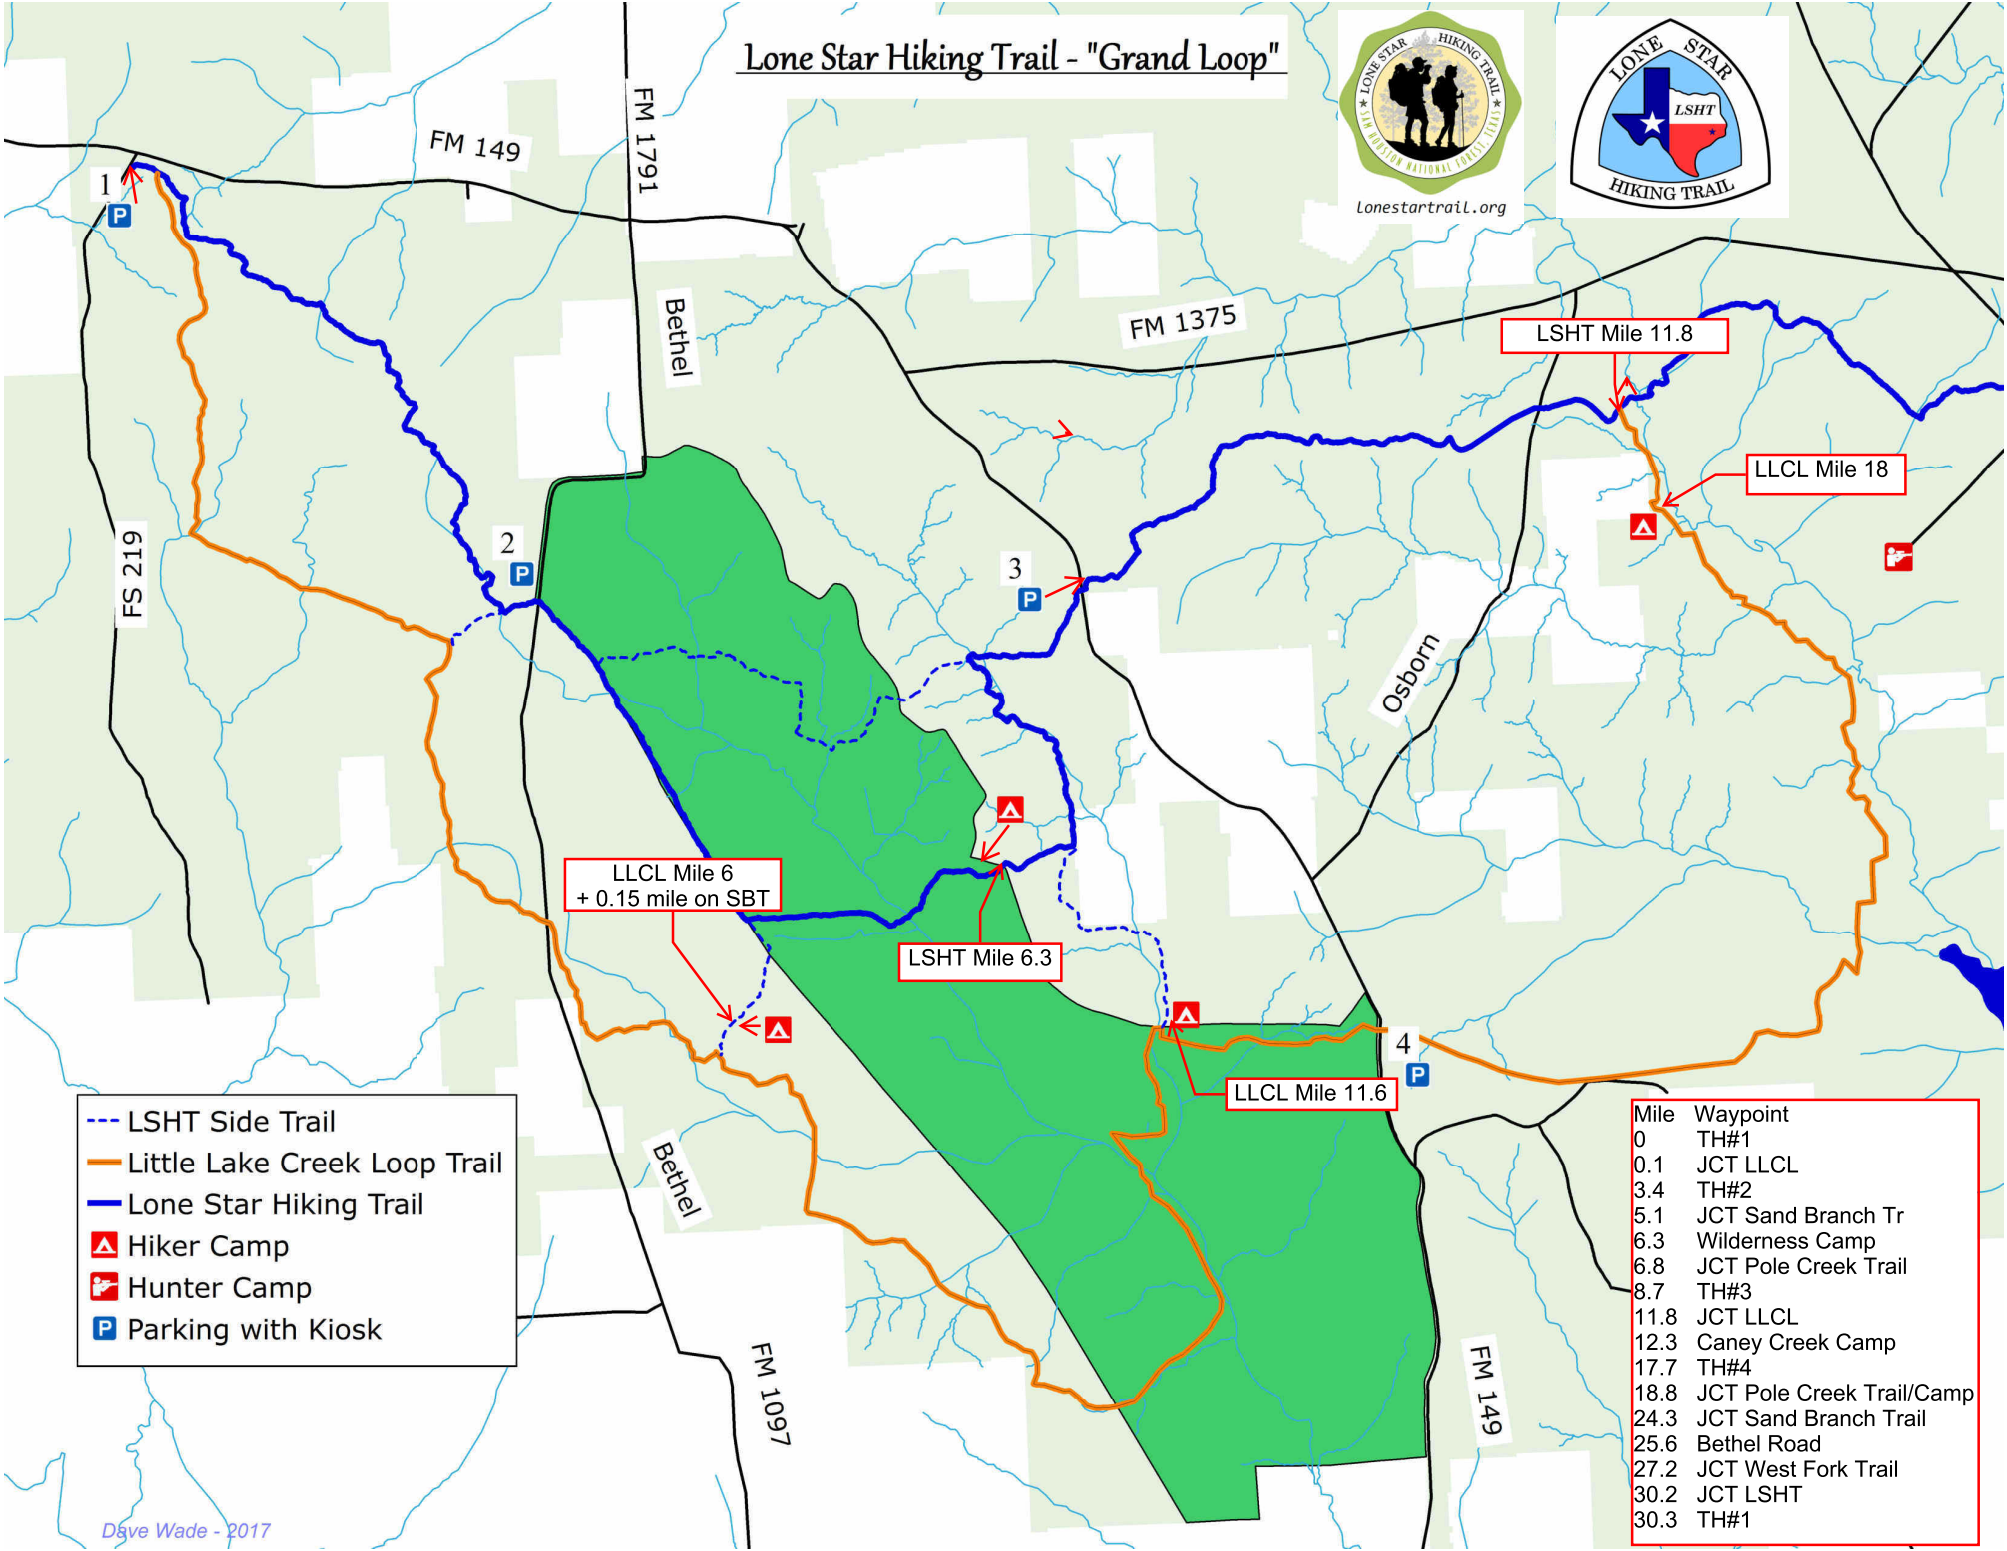

Lone Star Hiking Trail - "Grand Loop"

- LSHT Side Trail
- Little Lake Creek Loop Trail
- Lone Star Hiking Trail
- ▲ Hiker Camp
- ▲ Hunter Camp
- P Parking with Kiosk

Mile	Waypoint
0	TH#1
0.1	JCT LLCL
3.4	TH#2
5.1	JCT Sand Branch Tr
6.3	Wilderness Camp
6.8	JCT Pole Creek Trail
8.7	TH#3
11.8	JCT LLCL
12.3	Caney Creek Camp
17.7	TH#4
18.8	JCT Pole Creek Trail/Camp
24.3	JCT Sand Branch Trail
25.6	Bethel Road
27.2	JCT West Fork Trail
30.2	JCT LSHT
30.3	TH#1