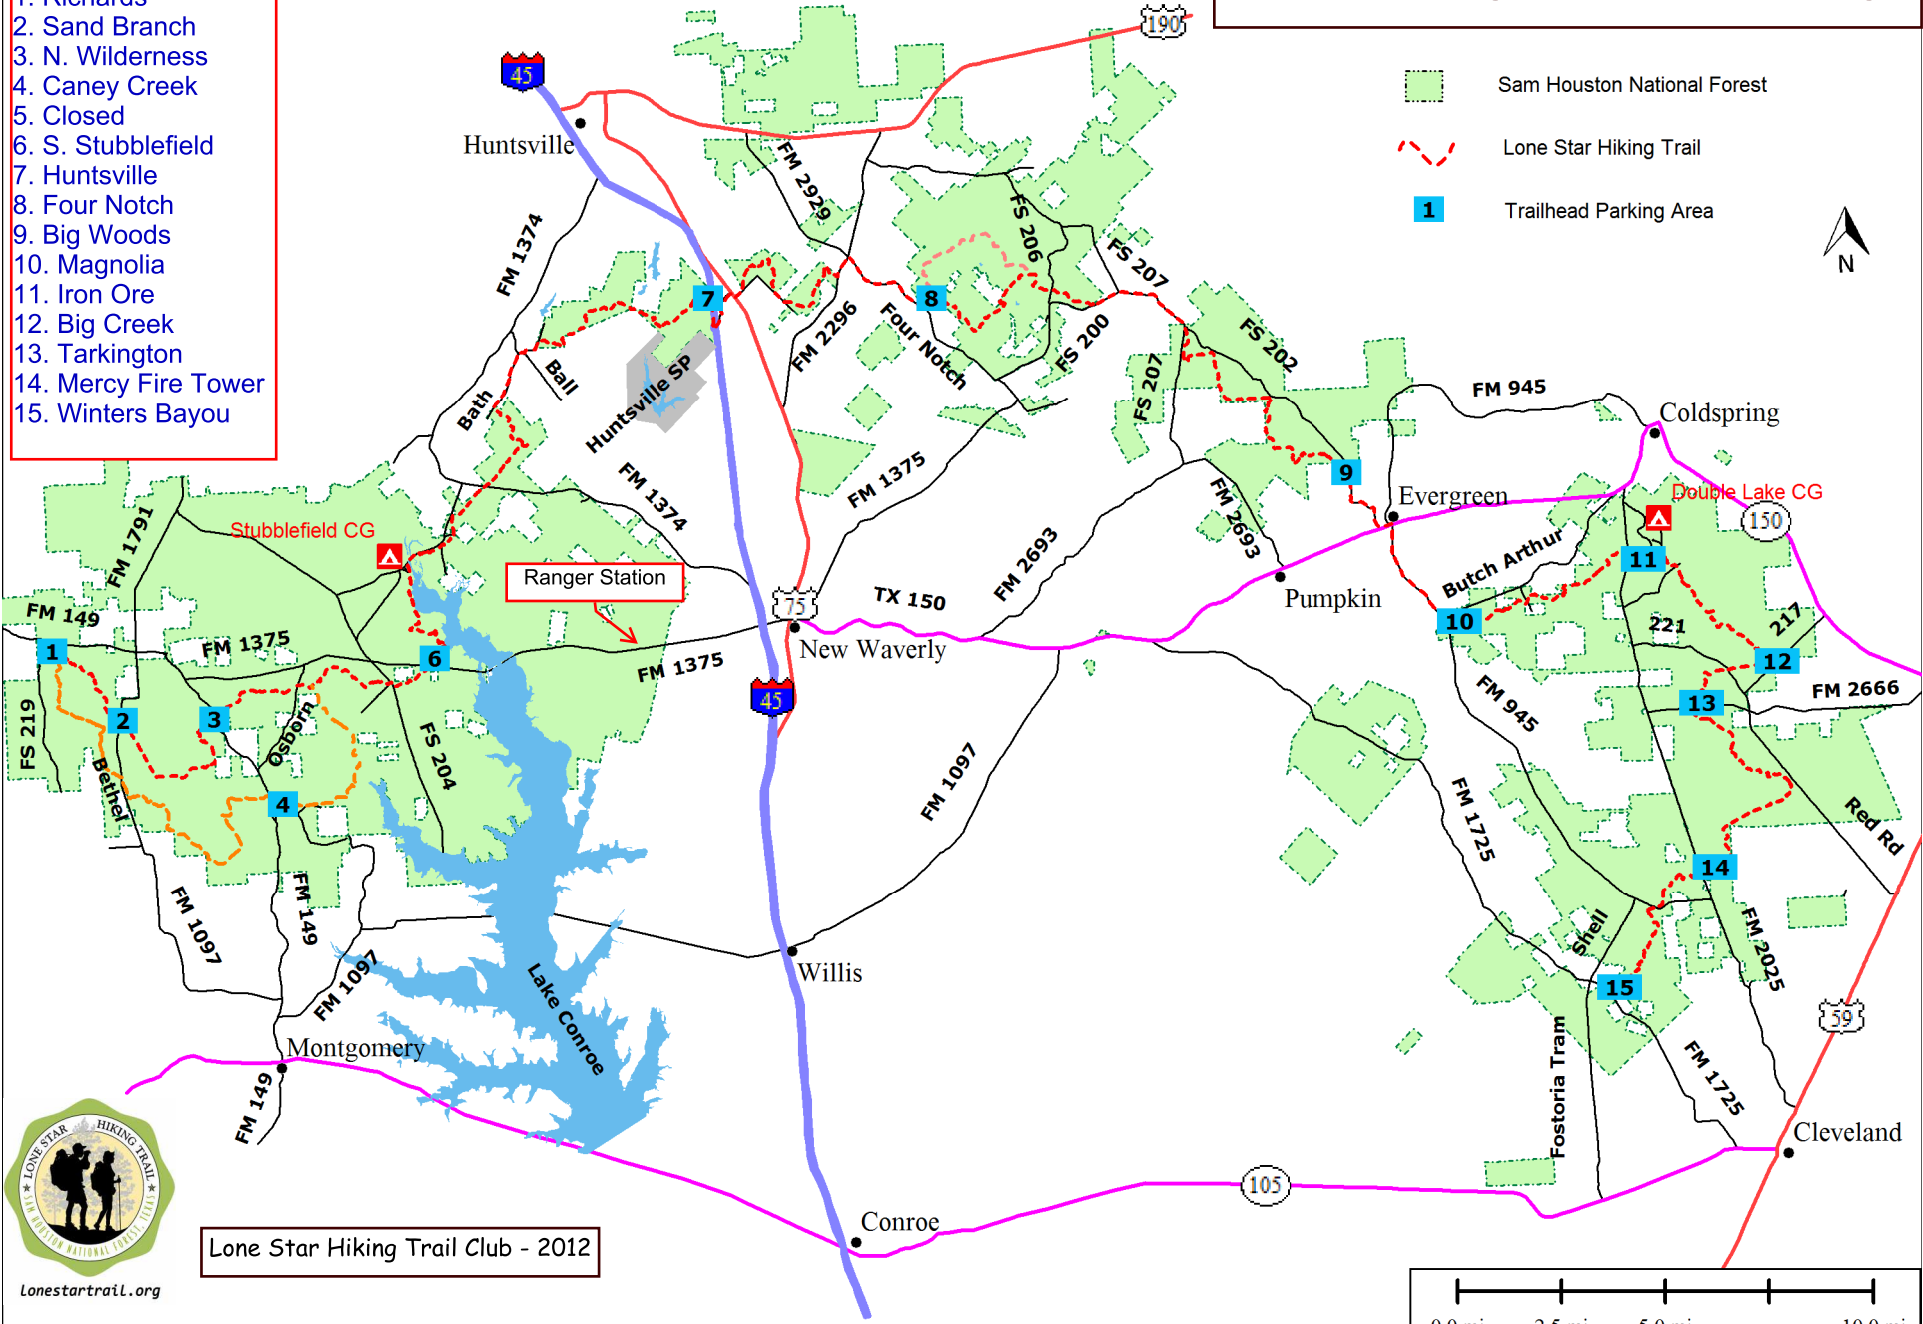

- Parking Areas**
1. Richards
 2. Sand Branch
 3. N. Wilderness
 4. Caney Creek
 5. Closed
 6. S. Stubblefield
 7. Huntsville
 8. Four Notch
 9. Big Woods
 10. Magnolia
 11. Iron Ore
 12. Big Creek
 13. Tarkington
 14. Mercy Fire Tower
 15. Winters Bayou

Lone Star Hiking Trail - Trailhead Parking

- Sam Houston National Forest
- Lone Star Hiking Trail
- Trailhead Parking Area

Lone Star Hiking Trail Club - 2012