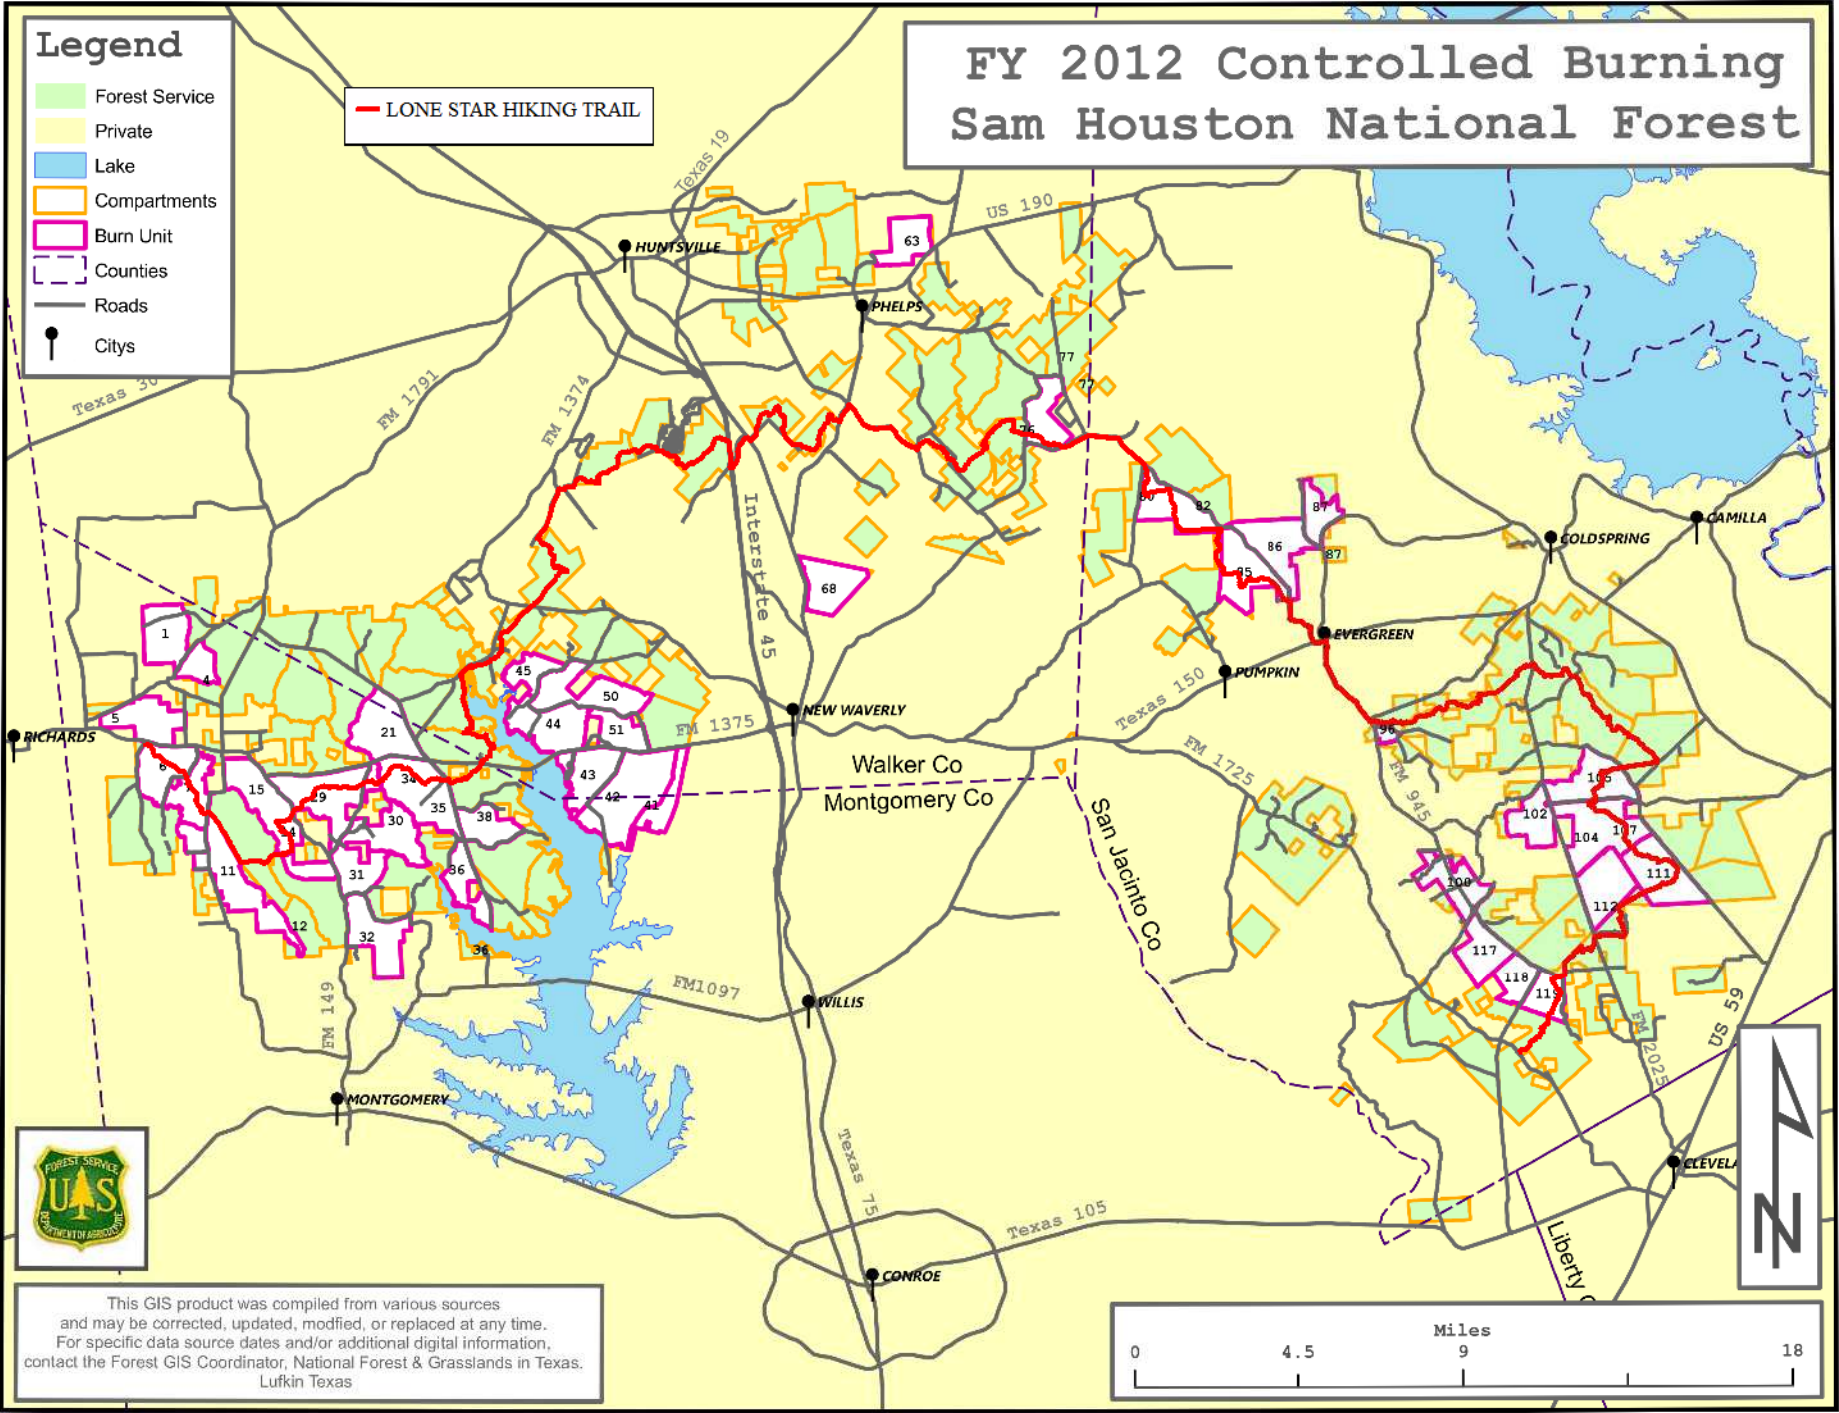

Legend

- Forest Service
- Private
- Lake
- Compartments
- Burn Unit
- Counties
- Roads
- Cities

LONE STAR HIKING TRAIL

FY 2012 Controlled Burning Sam Houston National Forest

This GIS product was compiled from various sources and may be corrected, updated, modified, or replaced at any time. For specific data source dates and/or additional digital information, contact the Forest GIS Coordinator, National Forest & Grasslands in Texas, Lufkin Texas