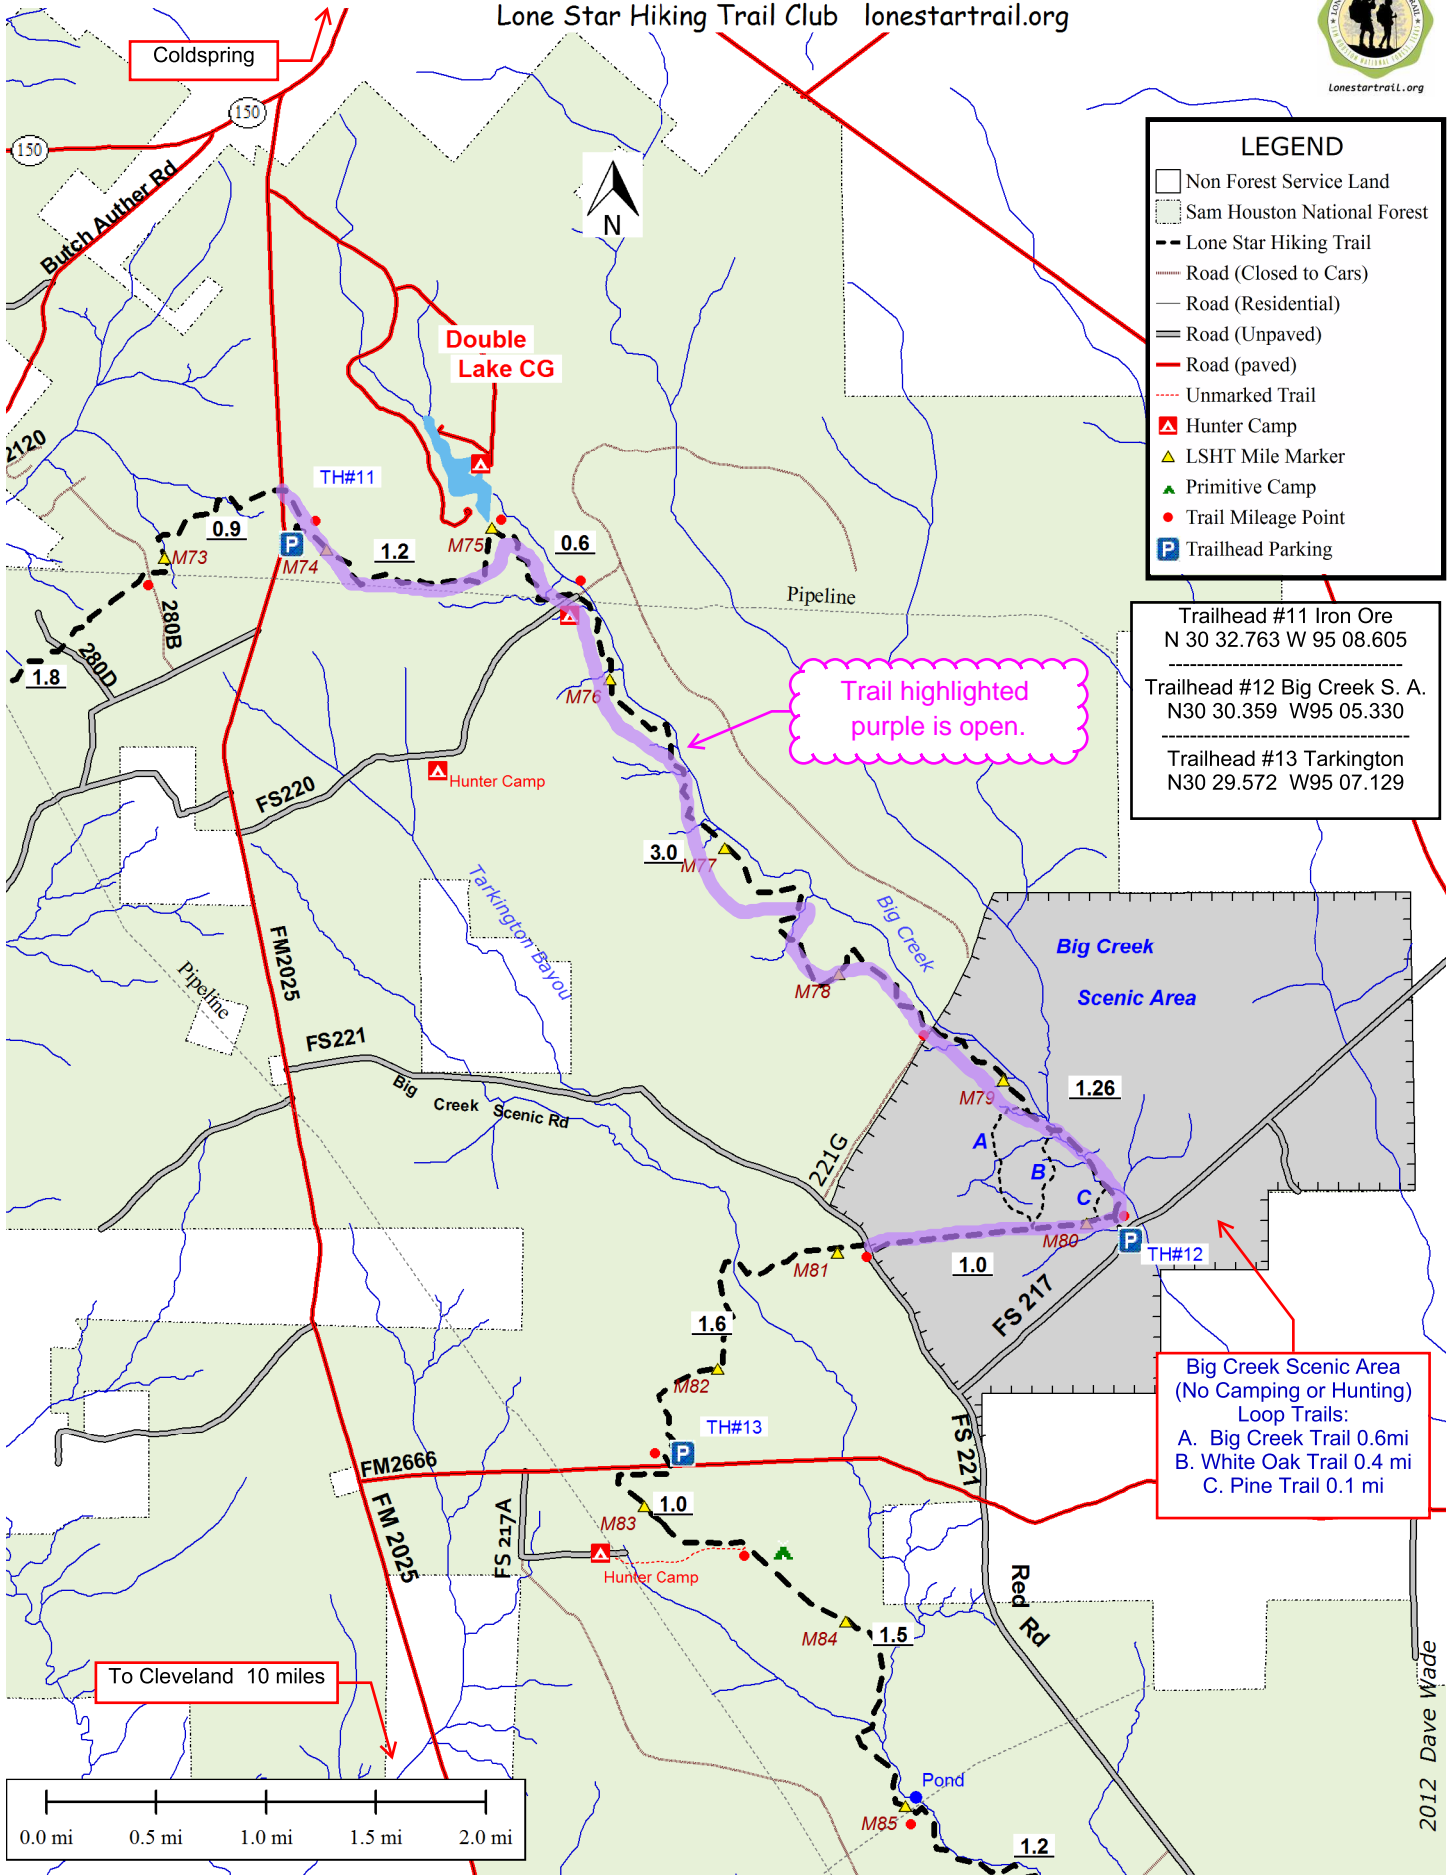

Lone Star Hiking Trail - Section 9 - Big Creek/Double Lake - Miles 73.8 - 82.5

Lone Star Hiking Trail Club lonestartrail.org

Trail highlighted purple is open.

Big Creek Scenic Area (No Camping or Hunting) Loop Trails:
A. Big Creek Trail 0.6mi
B. White Oak Trail 0.4 mi
C. Pine Trail 0.1 mi