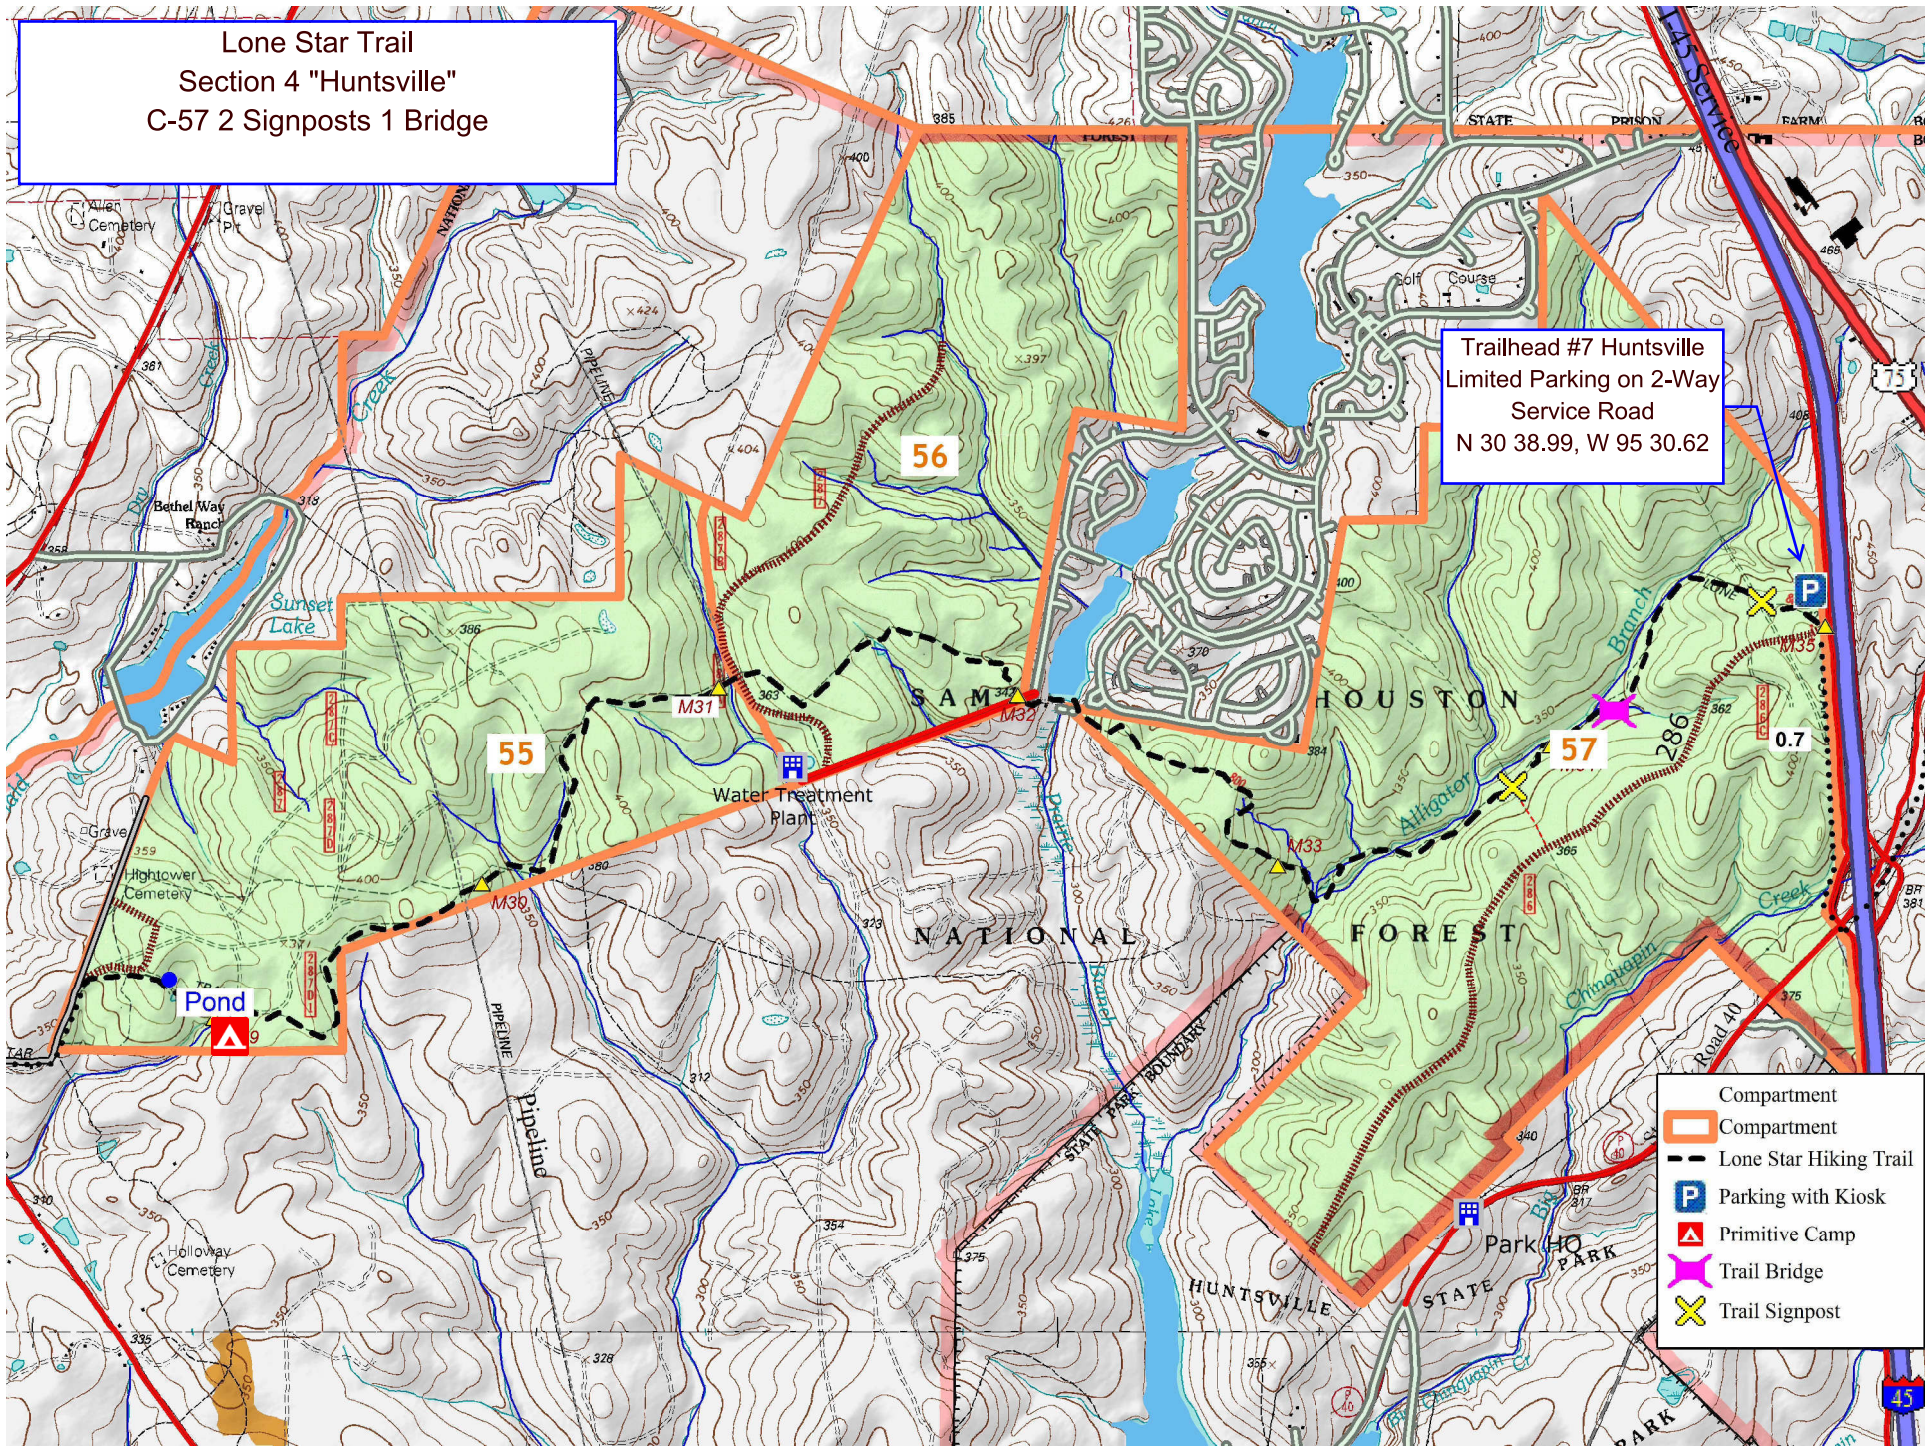

Lone Star Trail
 Section 4 "Huntsville"
 C-57 2 Signposts 1 Bridge

Trailhead #7 Huntsville
 Limited Parking on 2-Way
 Service Road
 N 30 38.99, W 95 30.62

- Compartment
- Compartment
- Lone Star Hiking Trail
- Parking with Kiosk
- Primitive Camp
- Trail Bridge
- Trail Signpost