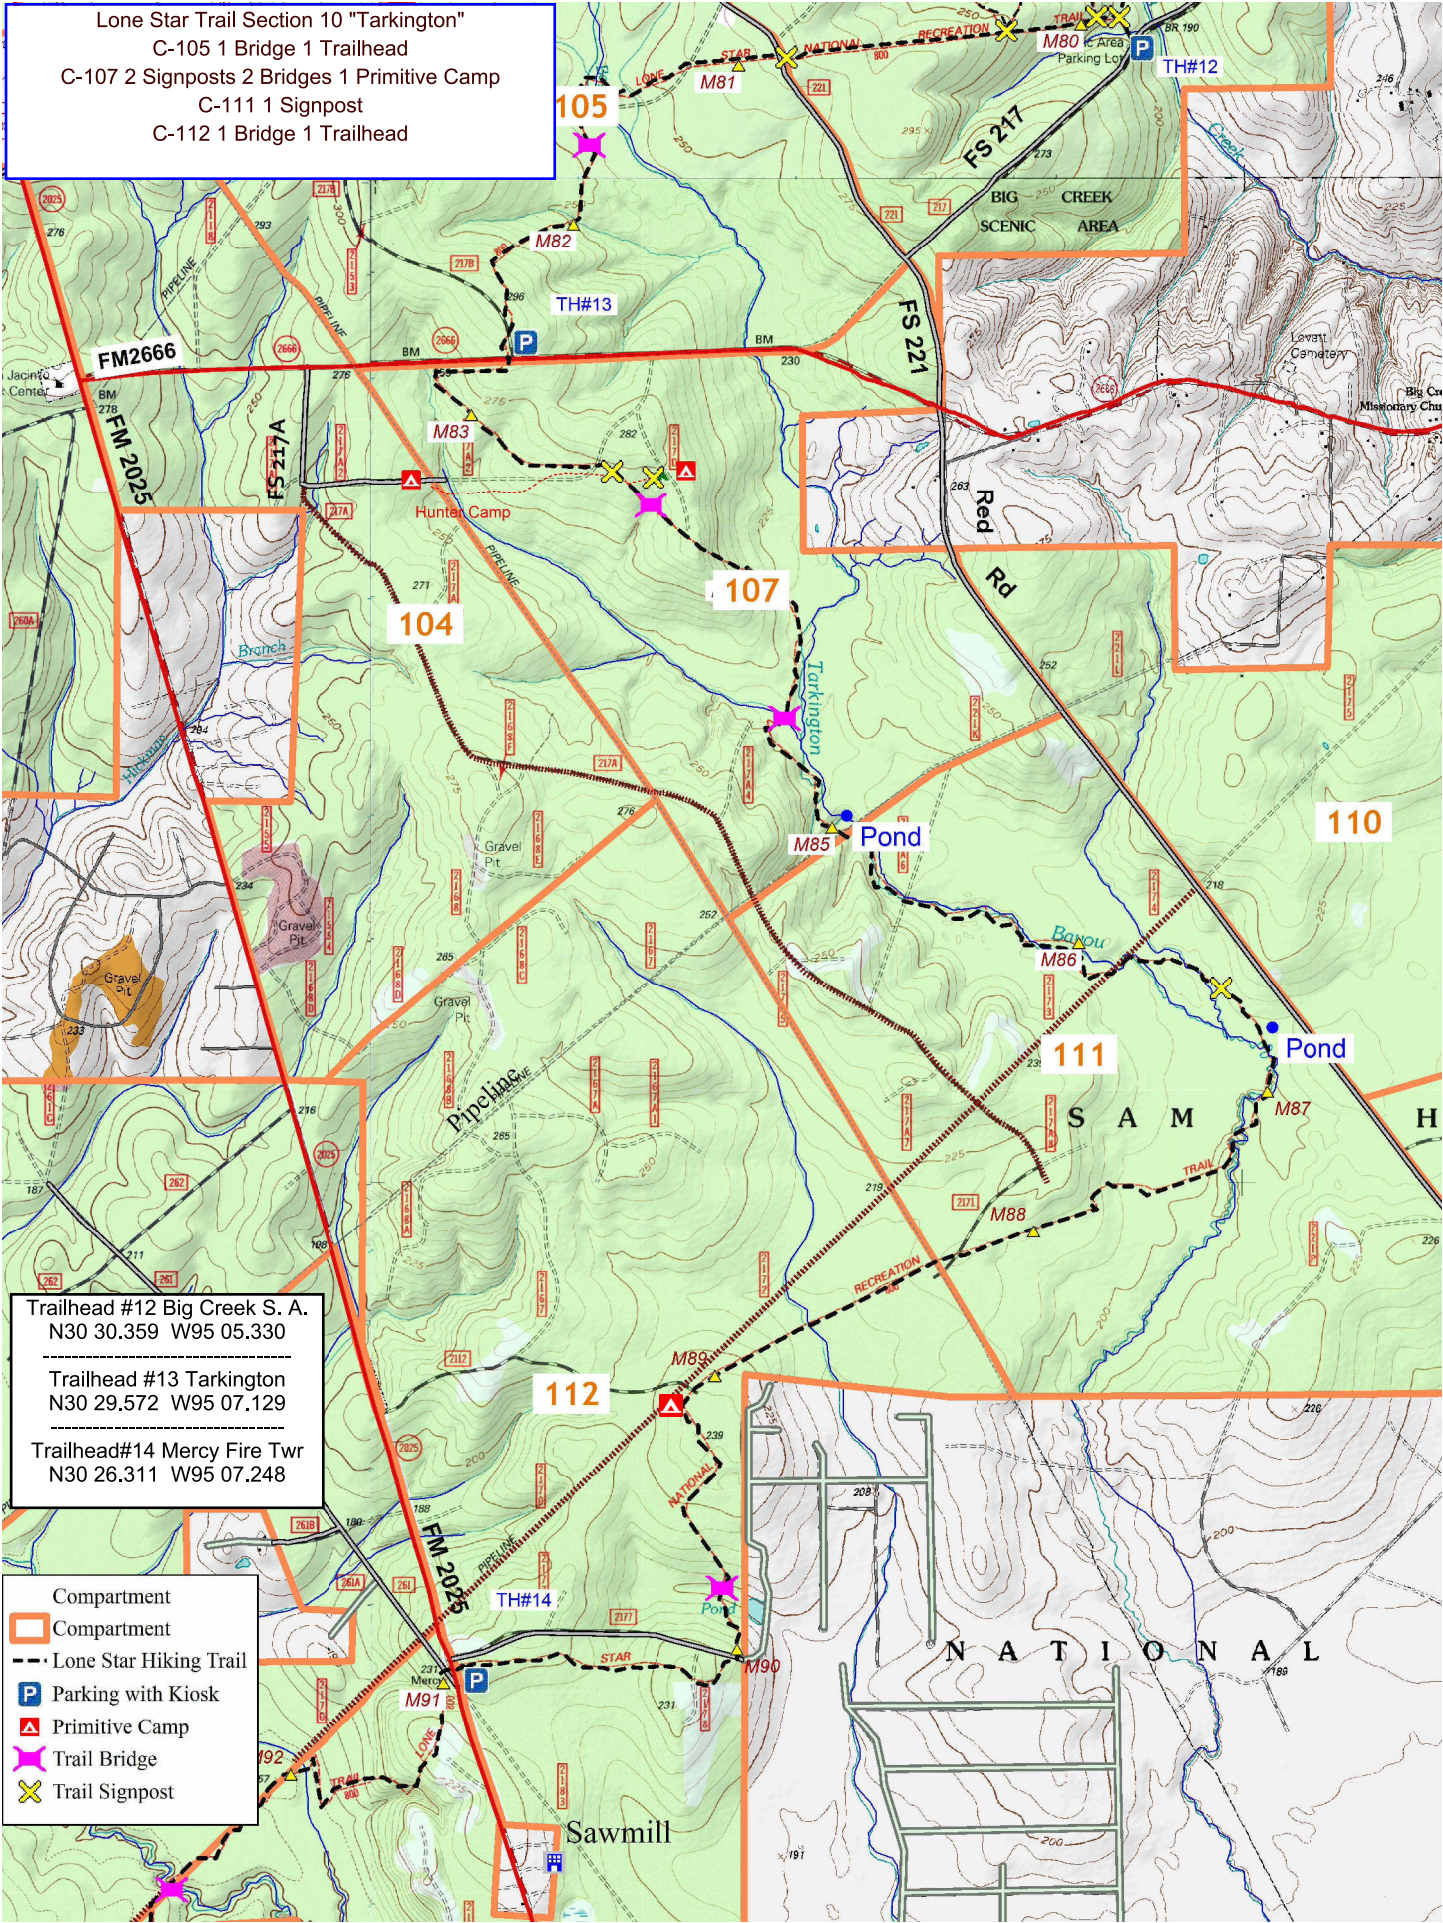

Lone Star Trail Section 10 "Tarkington"
 C-105 1 Bridge 1 Trailhead
 C-107 2 Signposts 2 Bridges 1 Primitive Camp
 C-111 1 Signpost
 C-112 1 Bridge 1 Trailhead

Trailhead #12 Big Creek S. A.
 N30 30.359 W95 05.330

Trailhead #13 Tarkington
 N30 29.572 W95 07.129

Trailhead #14 Mercy Fire Twr
 N30 26.311 W95 07.248

- Compartment
- Compartment
- Lone Star Hiking Trail
- Parking with Kiosk
- Primitive Camp
- Trail Bridge
- Trail Signpost