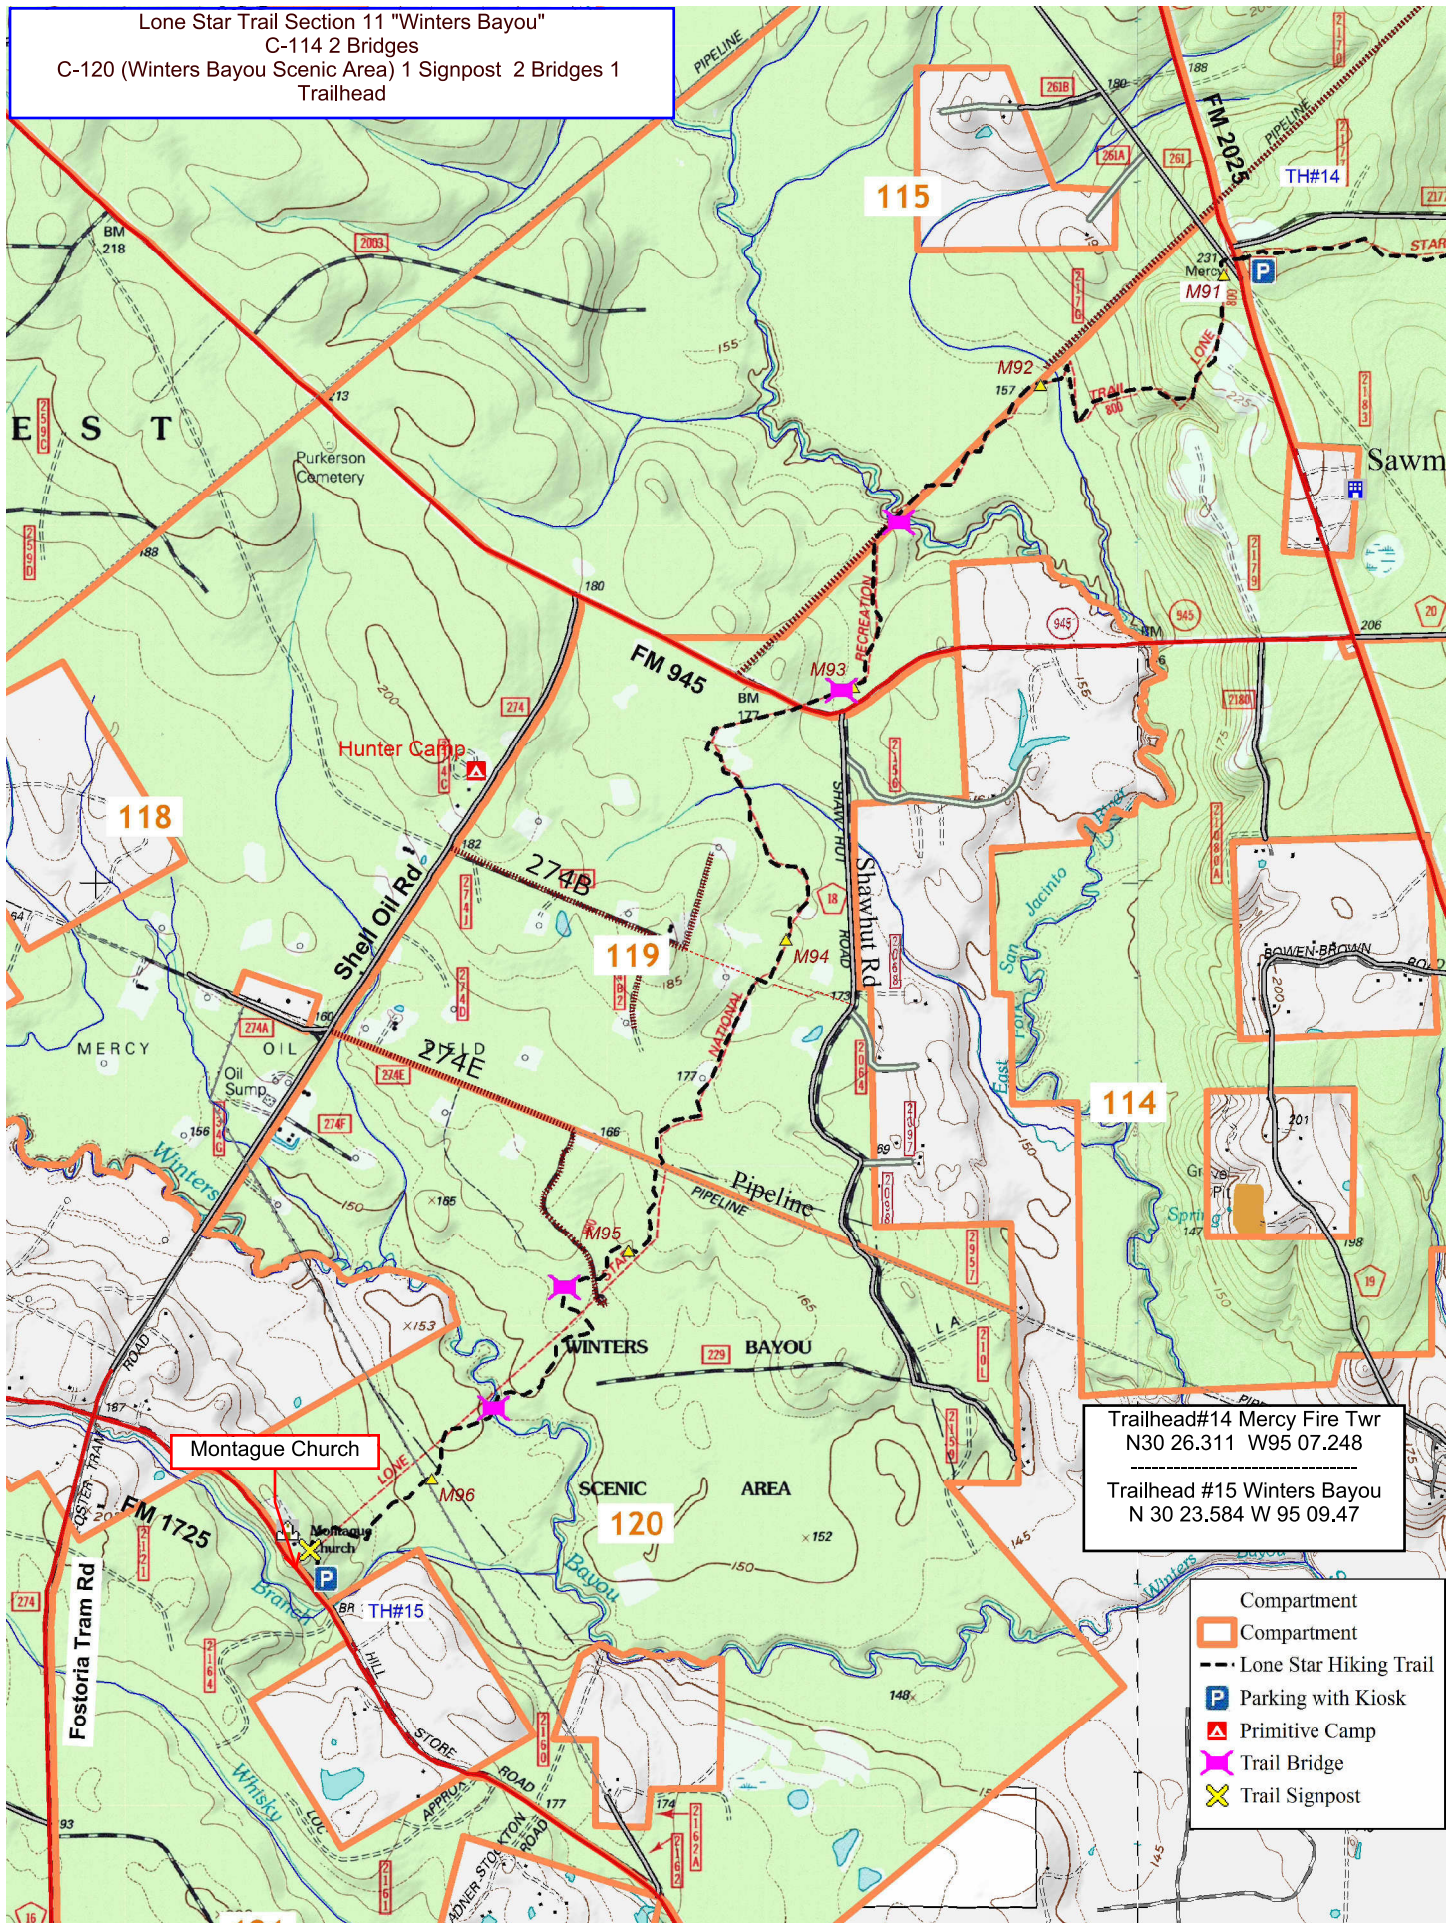

Lone Star Trail Section 11 "Winters Bayou"  
 C-114 2 Bridges  
 C-120 (Winters Bayou Scenic Area) 1 Signpost 2 Bridges 1  
 Trailhead

Trailhead#14 Mercy Fire Twr  
 N30 26.311 W95 07.248  
 Trailhead #15 Winters Bayou  
 N 30 23.584 W 95 09.47

- Compartment
- Compartment
- Lone Star Hiking Trail
- Parking with Kiosk
- Primitive Camp
- Trail Bridge
- Trail Signpost