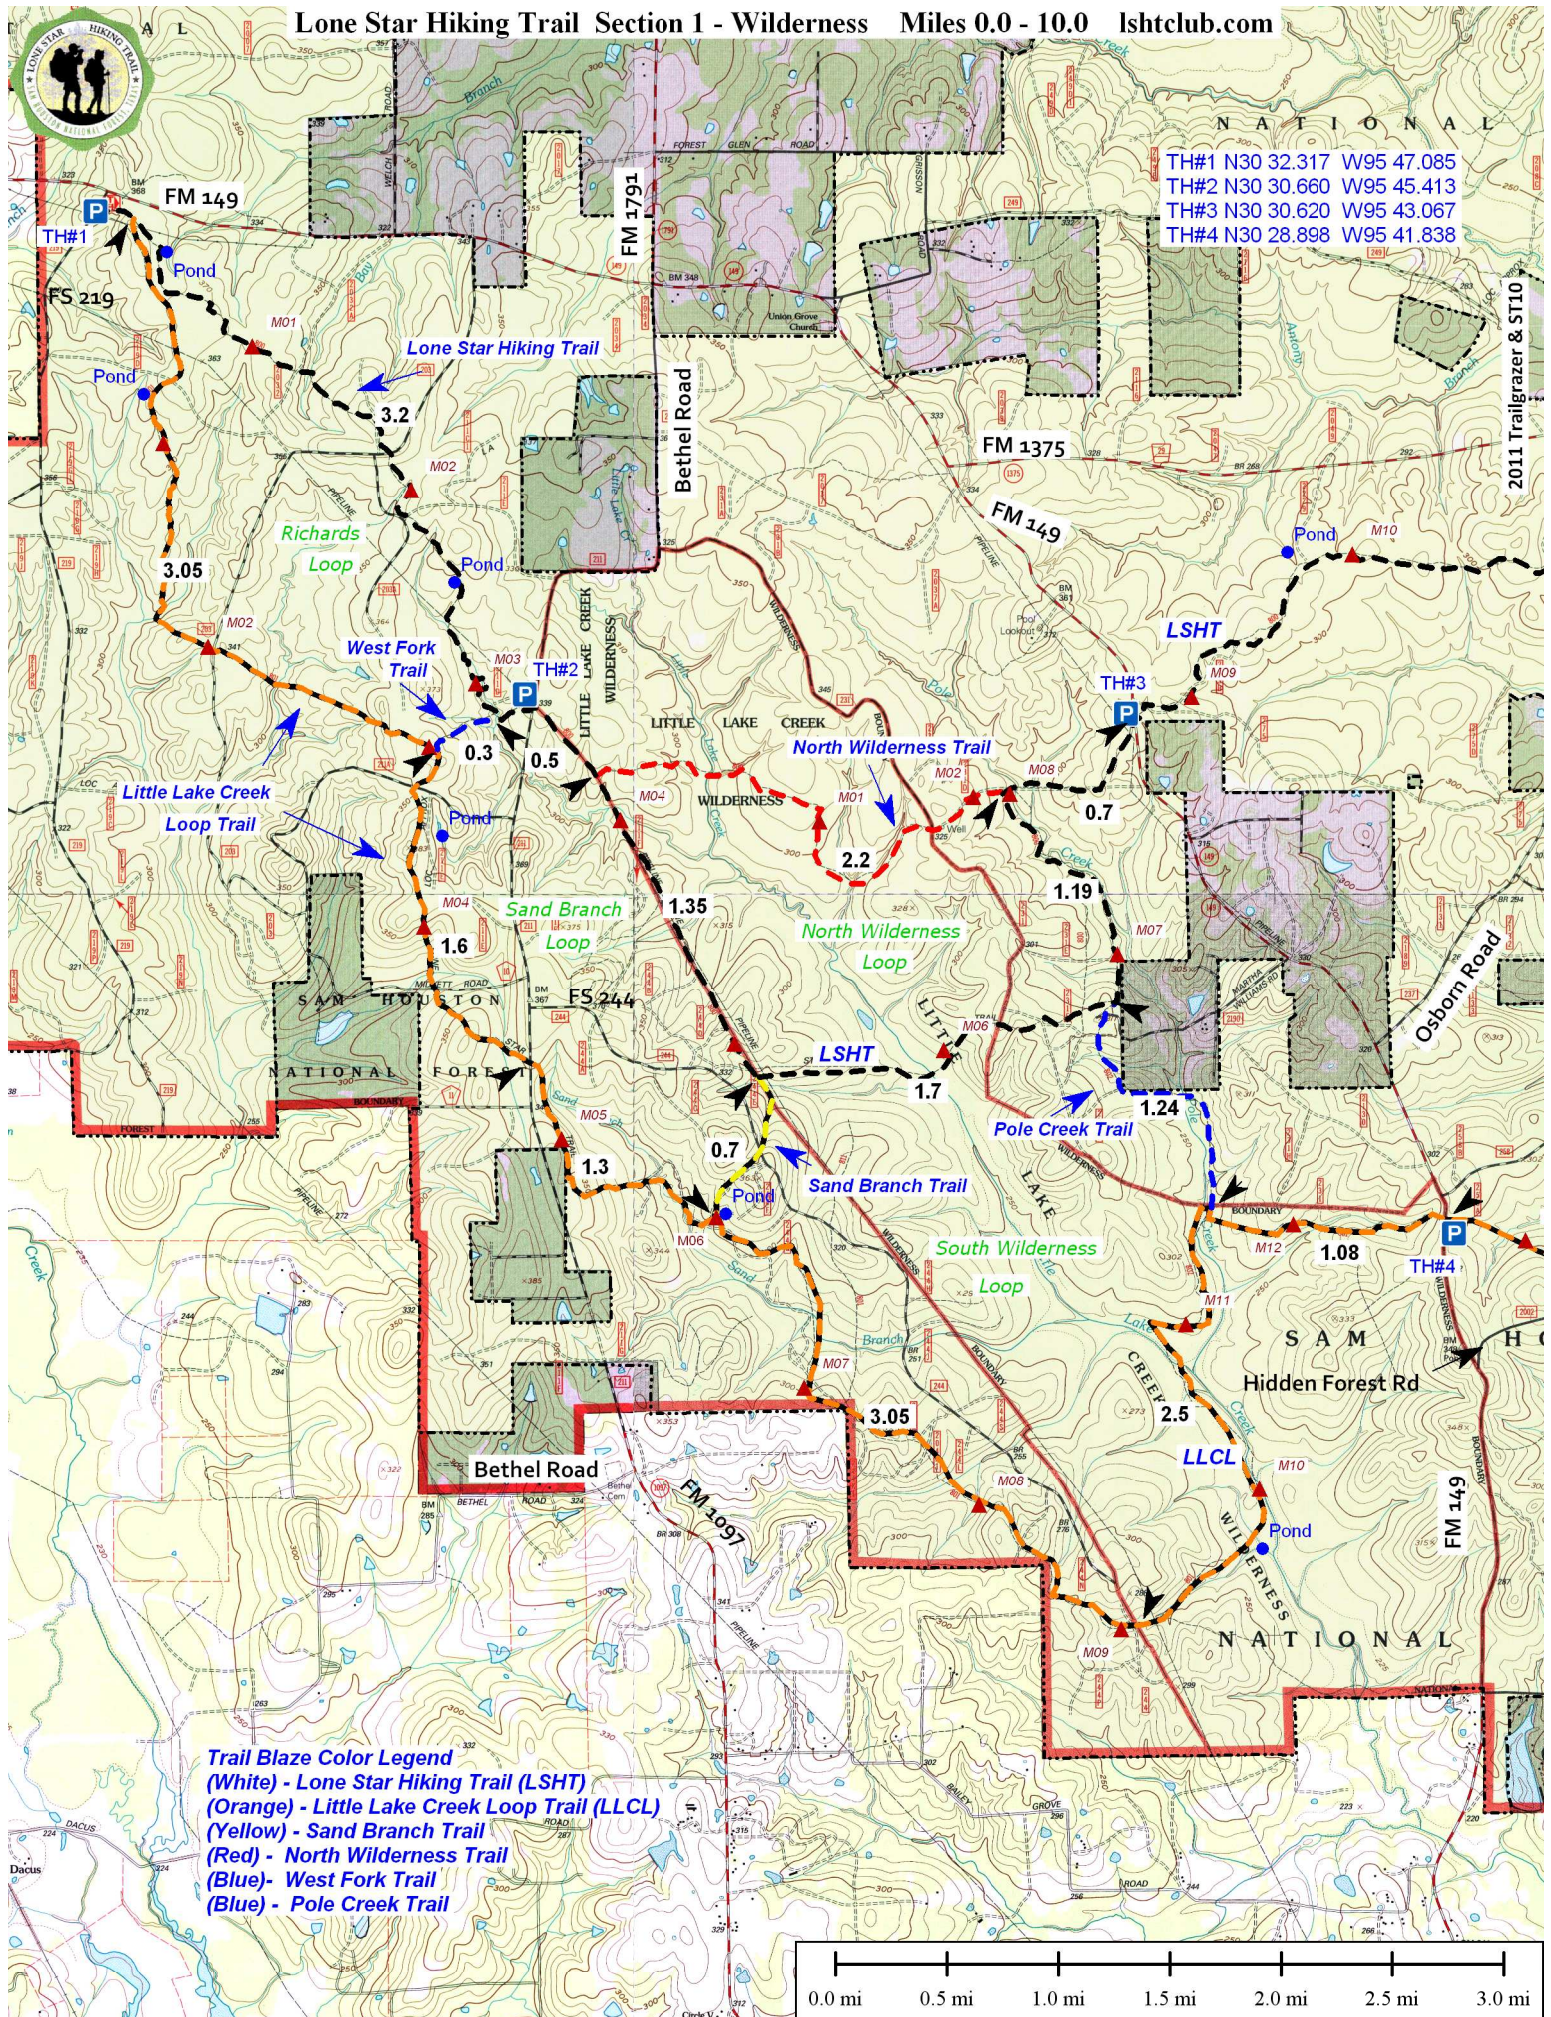

Lone Star Hiking Trail Section 1 - Wilderness Miles 0.0 - 10.0 Ishtclub.com

TH#1 N30 32.317 W95 47.085
 TH#2 N30 30.660 W95 45.413
 TH#3 N30 30.620 W95 43.067
 TH#4 N30 28.898 W95 41.838

Trail Blaze Color Legend
 (White) - Lone Star Hiking Trail (LSHT)
 (Orange) - Little Lake Creek Loop Trail (LLCL)
 (Yellow) - Sand Branch Trail
 (Red) - North Wilderness Trail
 (Blue) - West Fork Trail
 (Blue) - Pole Creek Trail

2011 Trailgrazer & ST10