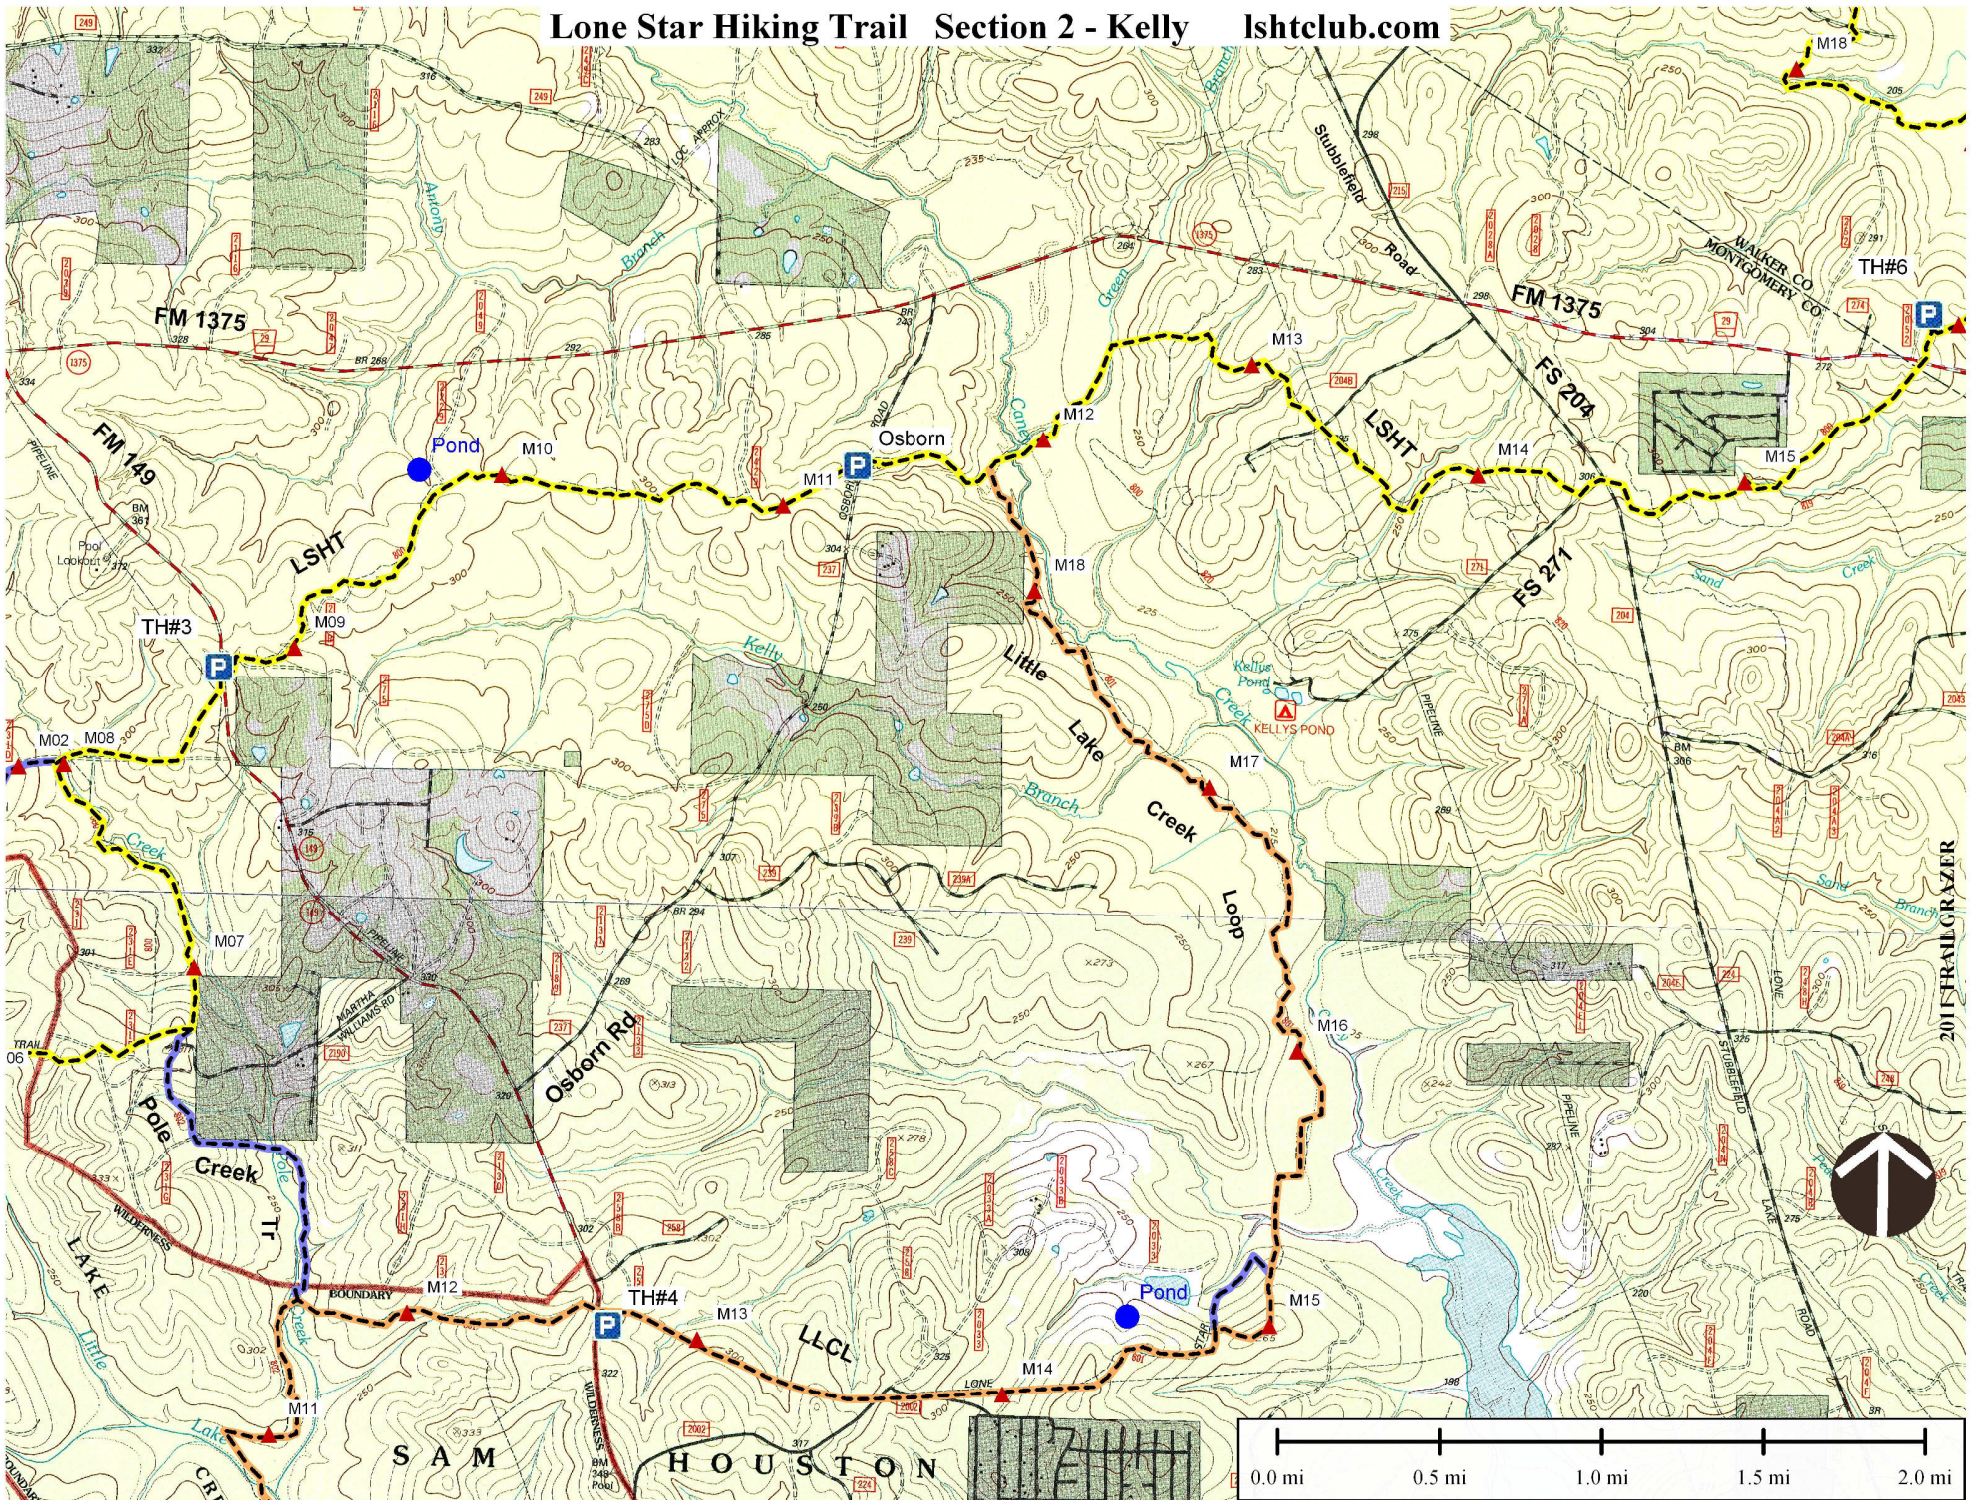

# Lone Star Hiking Trail Section 2 - Kelly lshtclub.com

2011 TRAIL CRAZERS