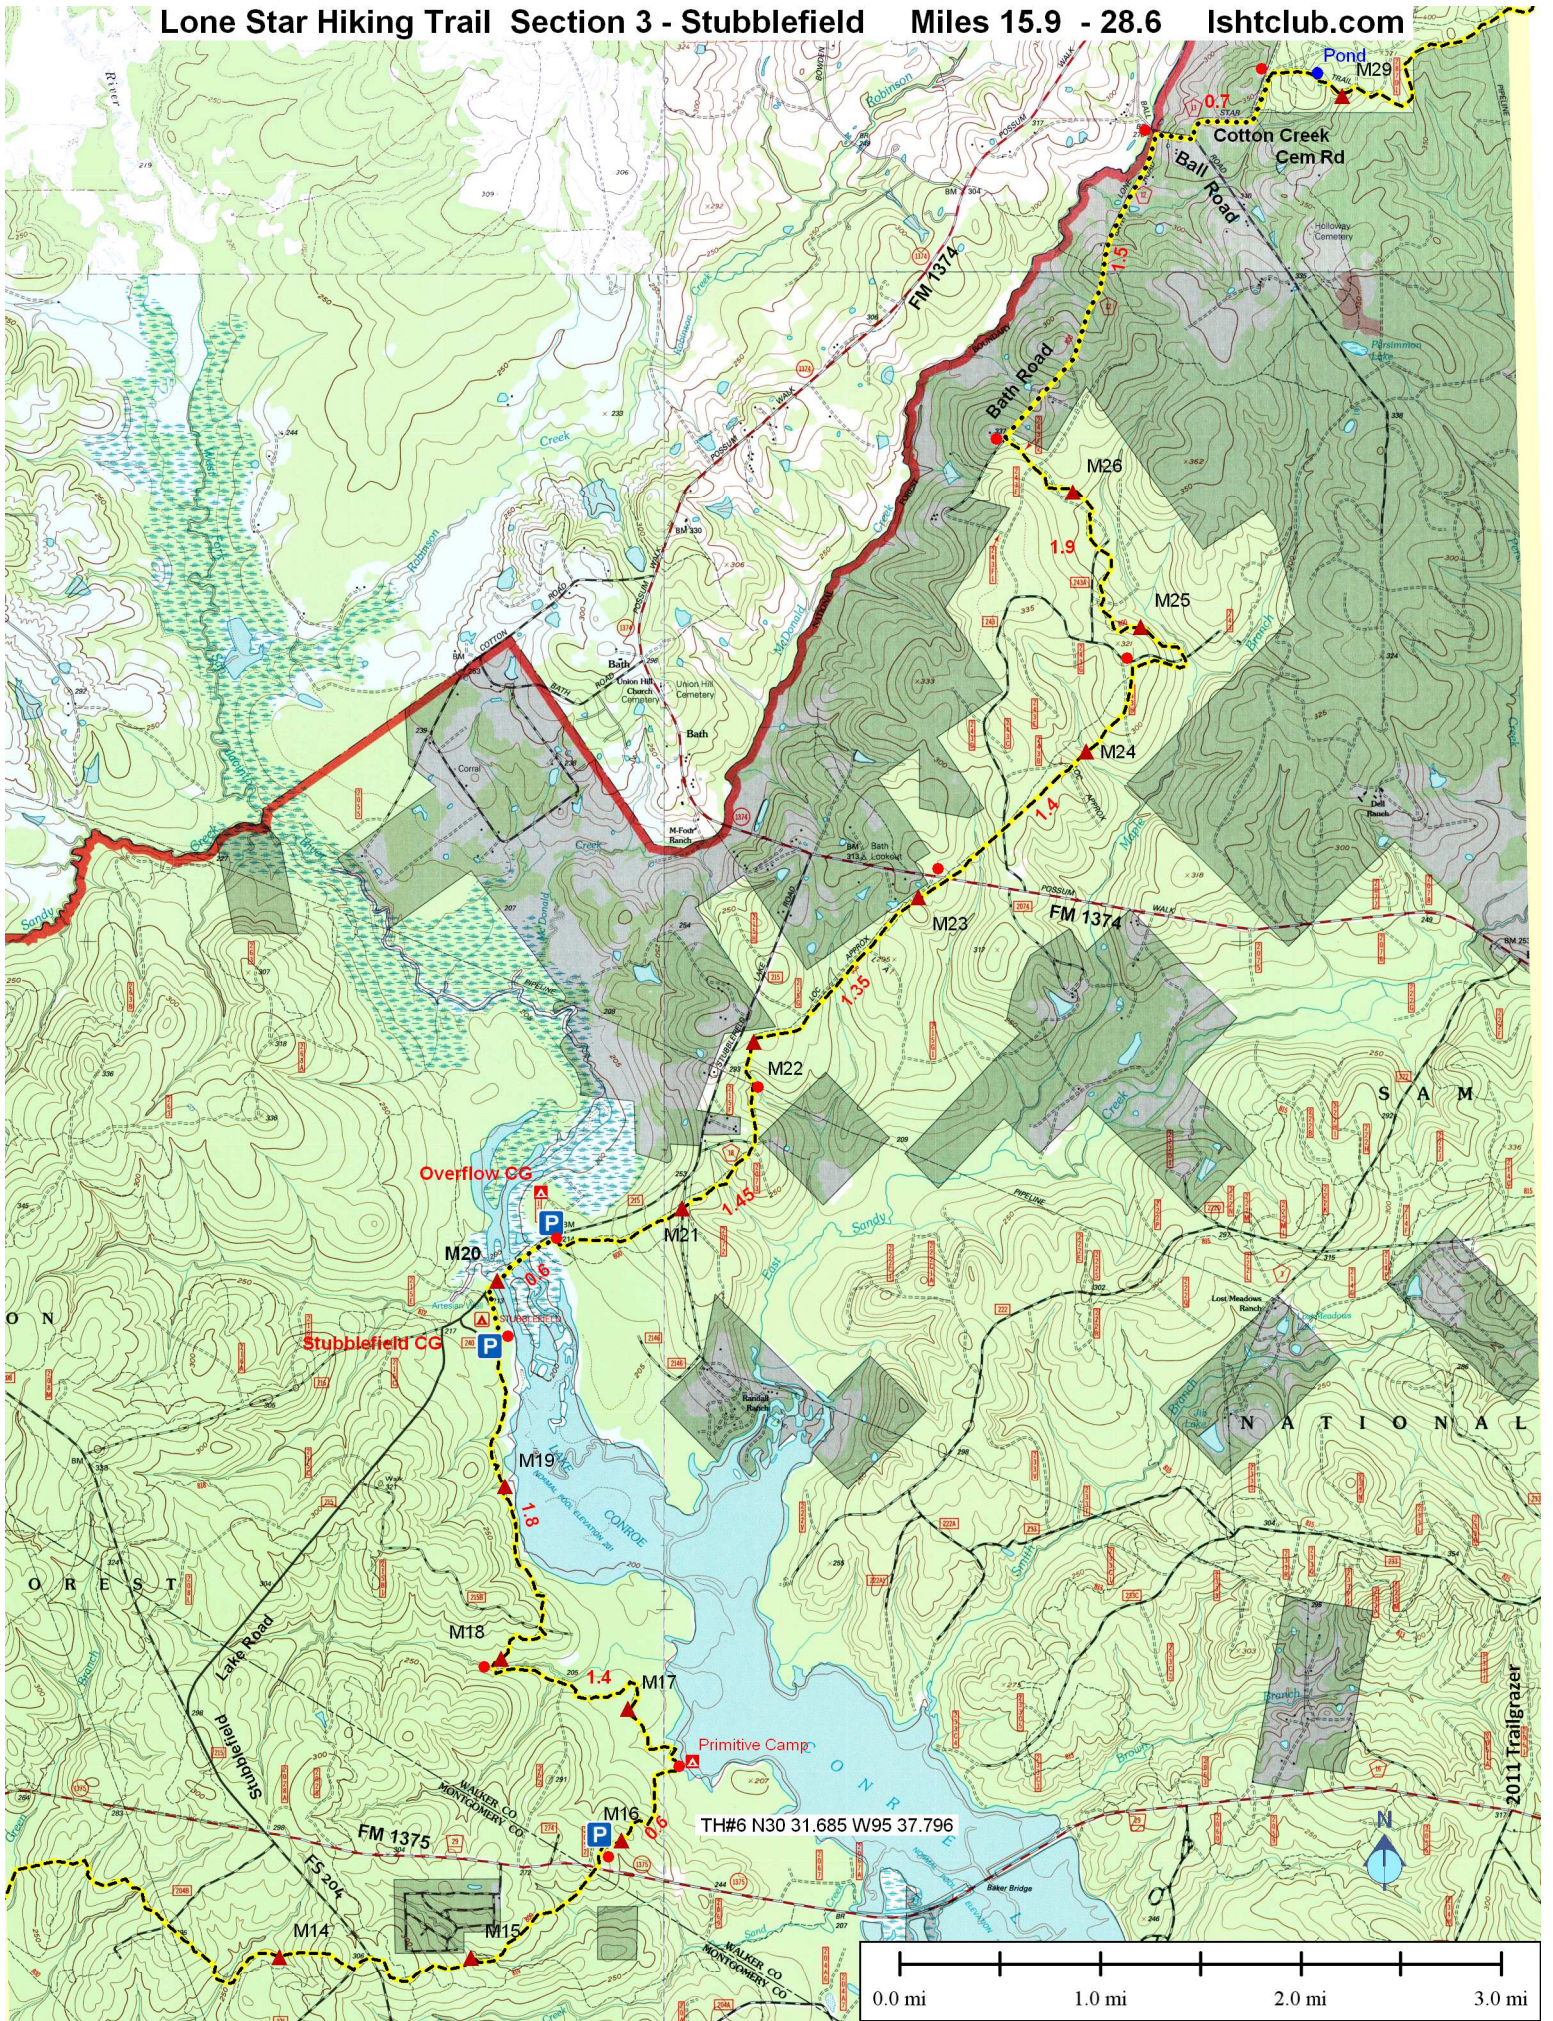

Lone Star Hiking Trail Section 3 - Stubblefield Miles 15.9 - 28.6 Ishtclub.com

2011 Trailrazer