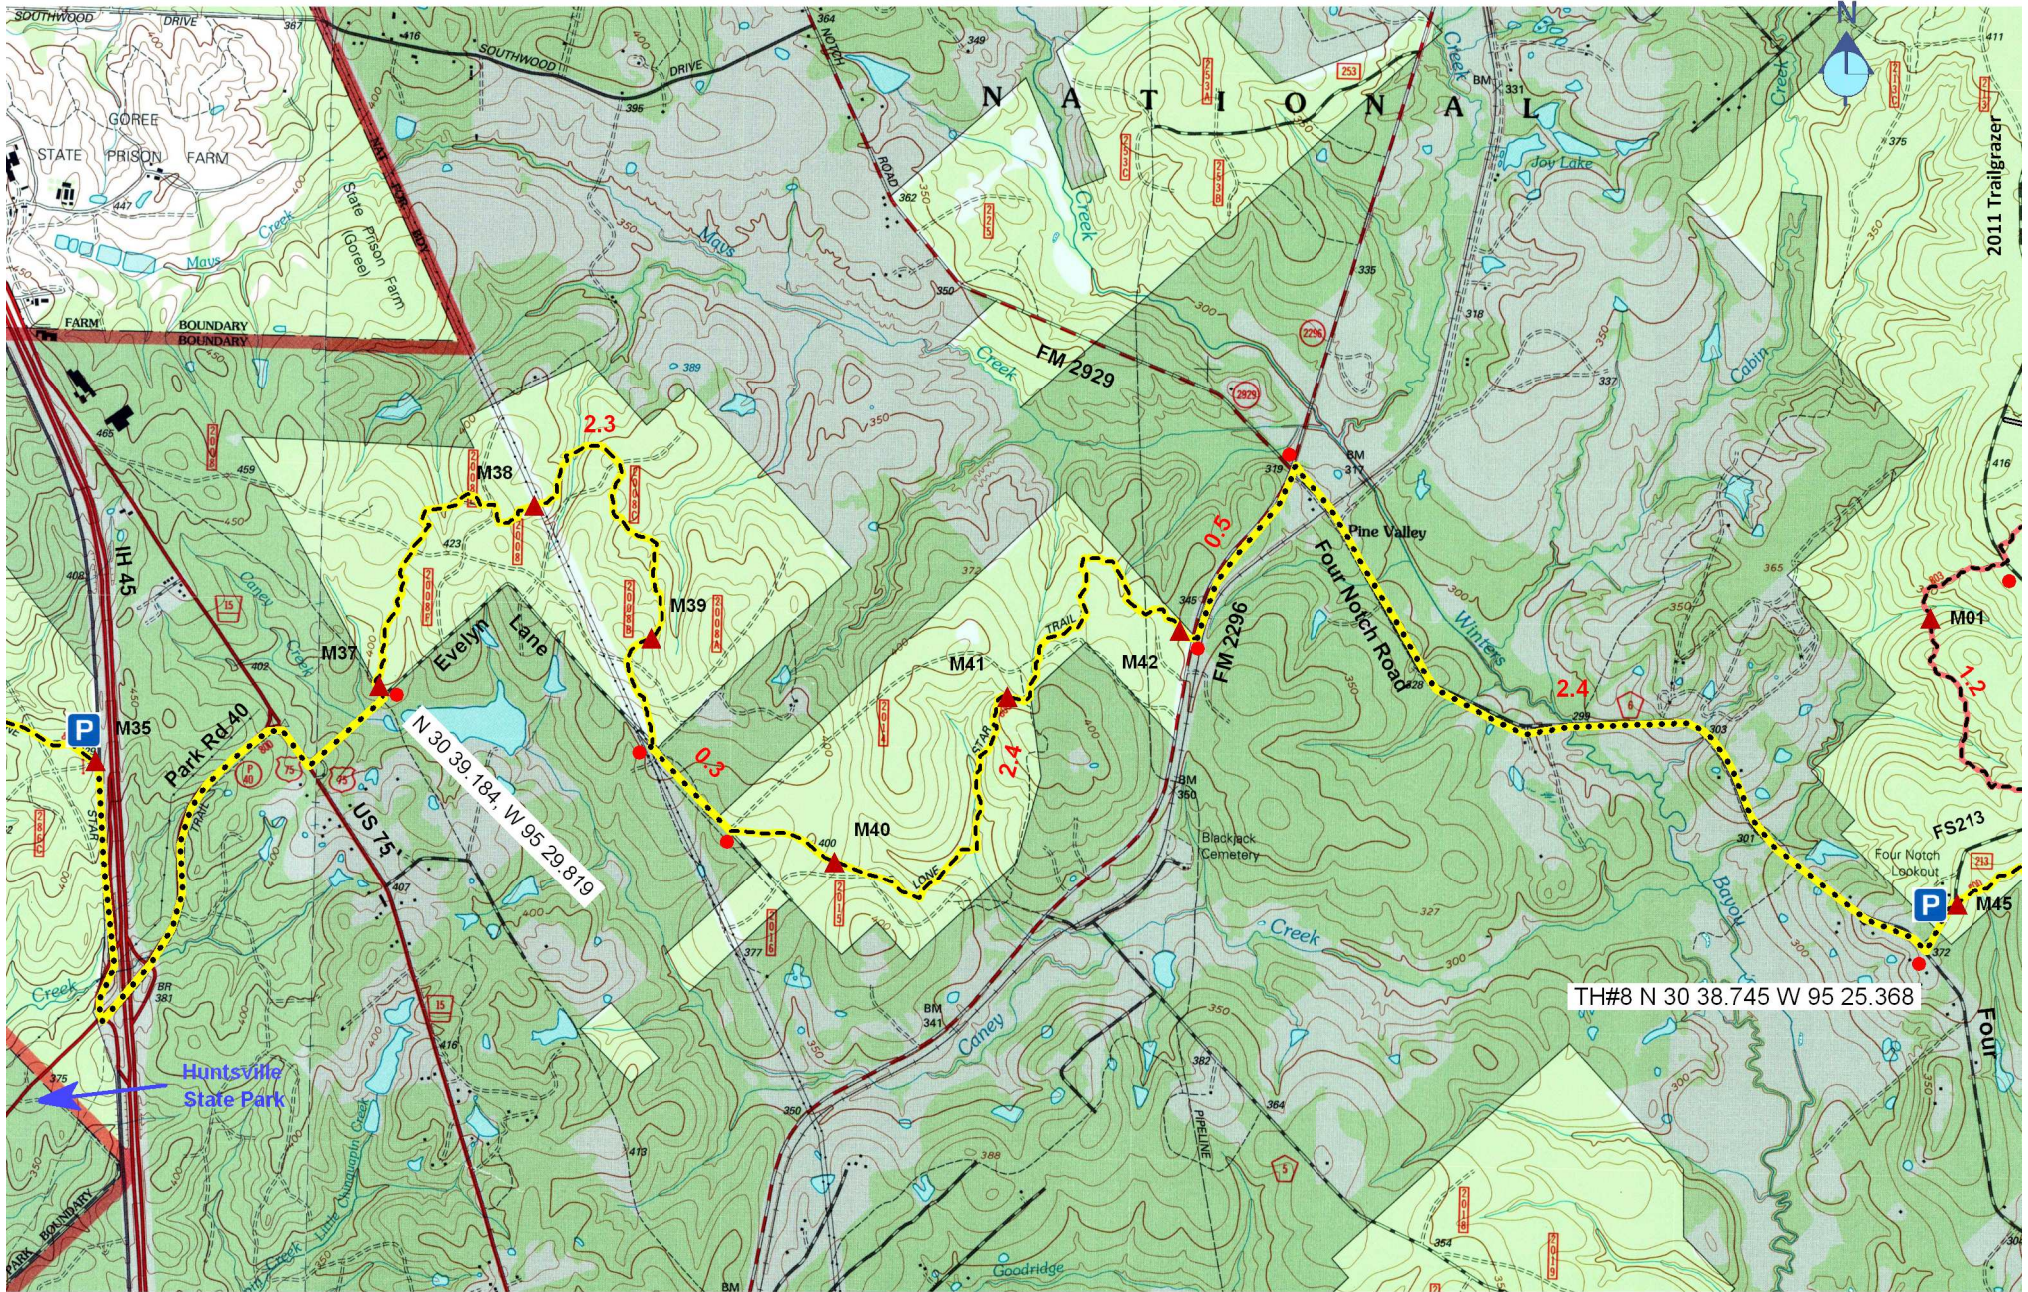

Lone Star Hiking Trail Section 5 - Phelps Miles 37 - 45 Ishtclub.com

TH#8 N 30 38.745 W 95 25.368