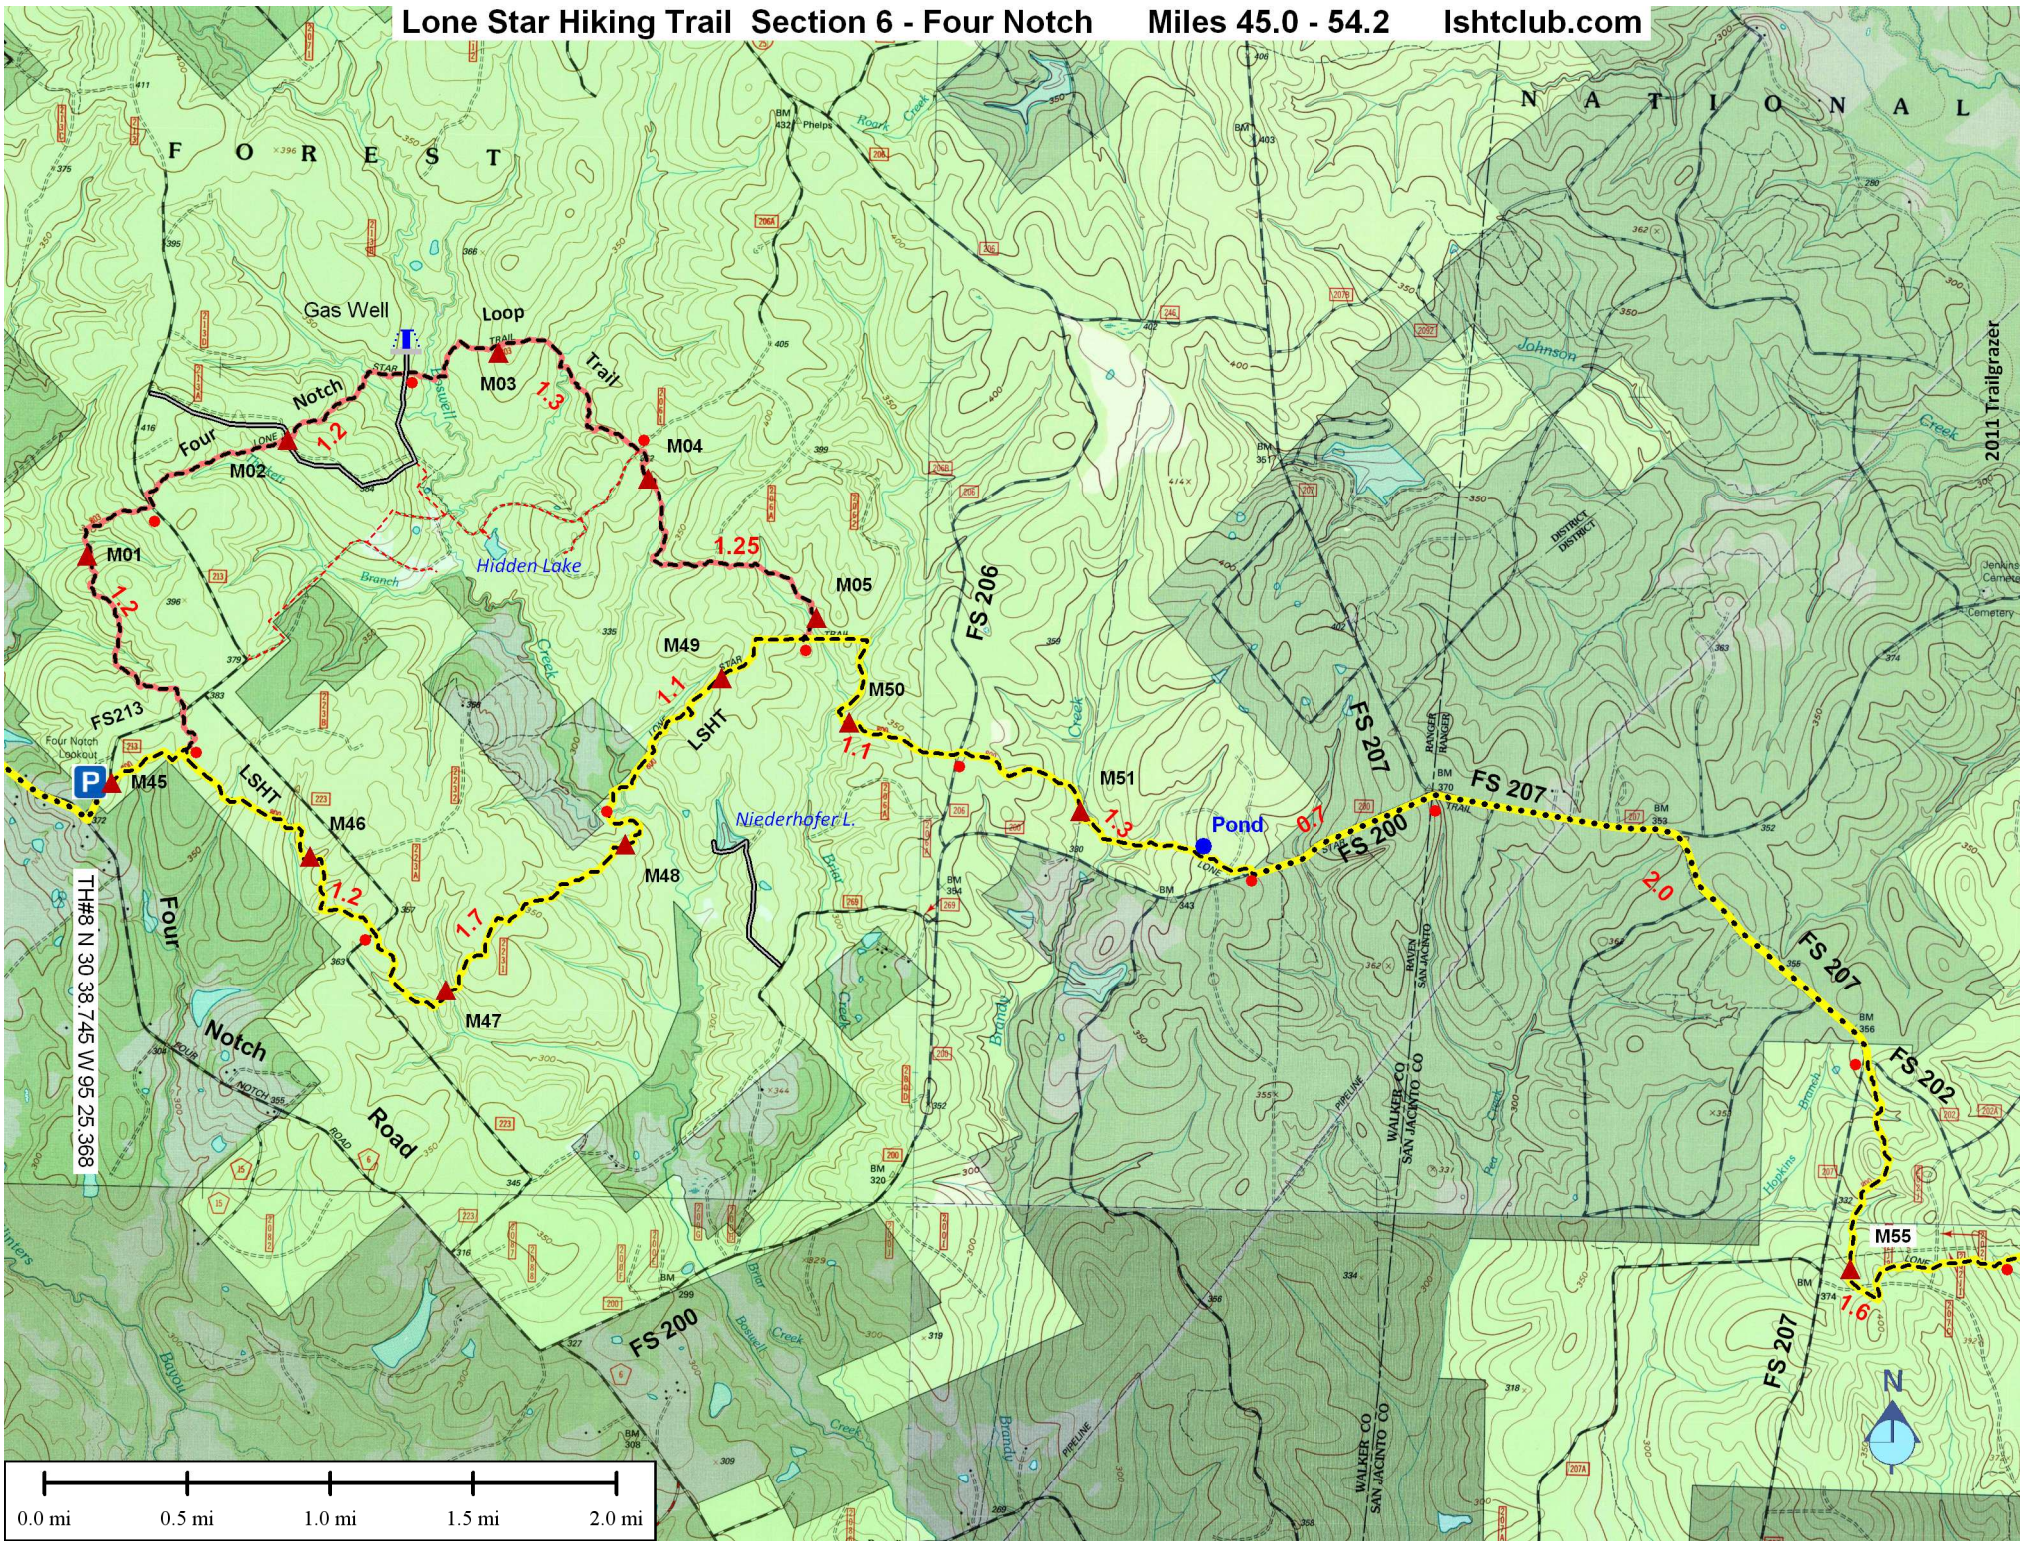

Lone Star Hiking Trail Section 6 - Four Notch

Miles 45.0 - 54.2

Ishtclub.com

2011 Trailgrazer

TH#8 N 30.38745 W 95.25368