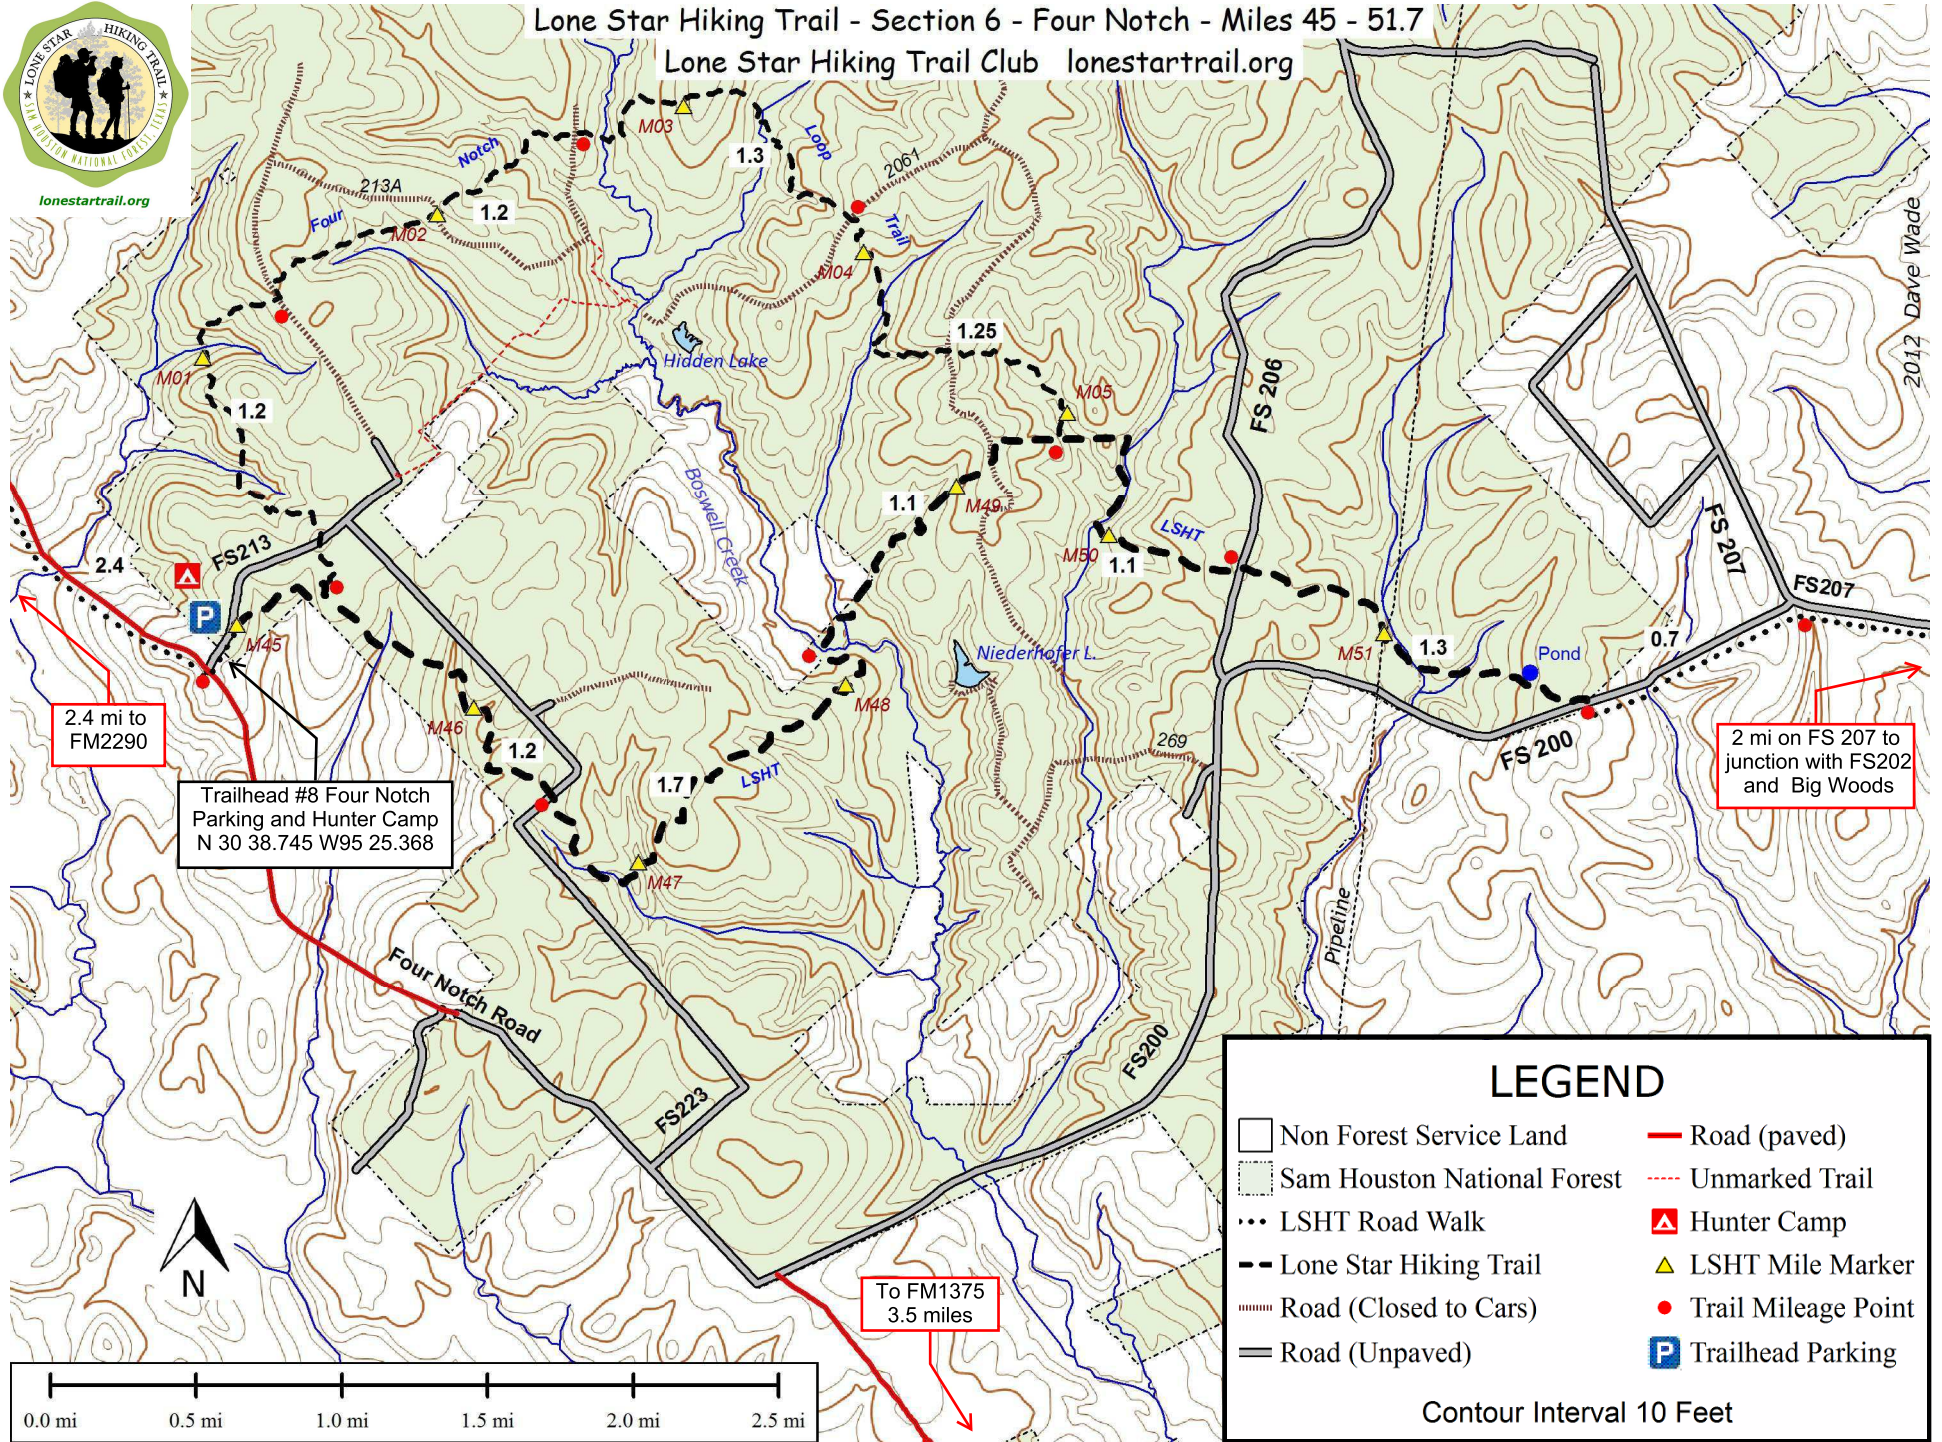

# Lone Star Hiking Trail - Section 6 - Four Notch - Miles 45 - 51.7

Lone Star Hiking Trail Club lonestartrail.org

### LEGEND

|                             |                     |
|-----------------------------|---------------------|
| Non Forest Service Land     | Road (paved)        |
| Sam Houston National Forest | Unmarked Trail      |
| LSHT Road Walk              | Hunter Camp         |
| Lone Star Hiking Trail      | LSHT Mile Marker    |
| Road (Closed to Cars)       | Trail Mileage Point |
| Road (Unpaved)              | Trailhead Parking   |

Contour Interval 10 Feet

2012 Dave Wade

2.4 mi to FM2290

Trailhead #8 Four Notch Parking and Hunter Camp  
N 30 38.745 W95 25.368

2 mi on FS 207 to junction with FS202 and Big Woods

To FM1375  
3.5 miles