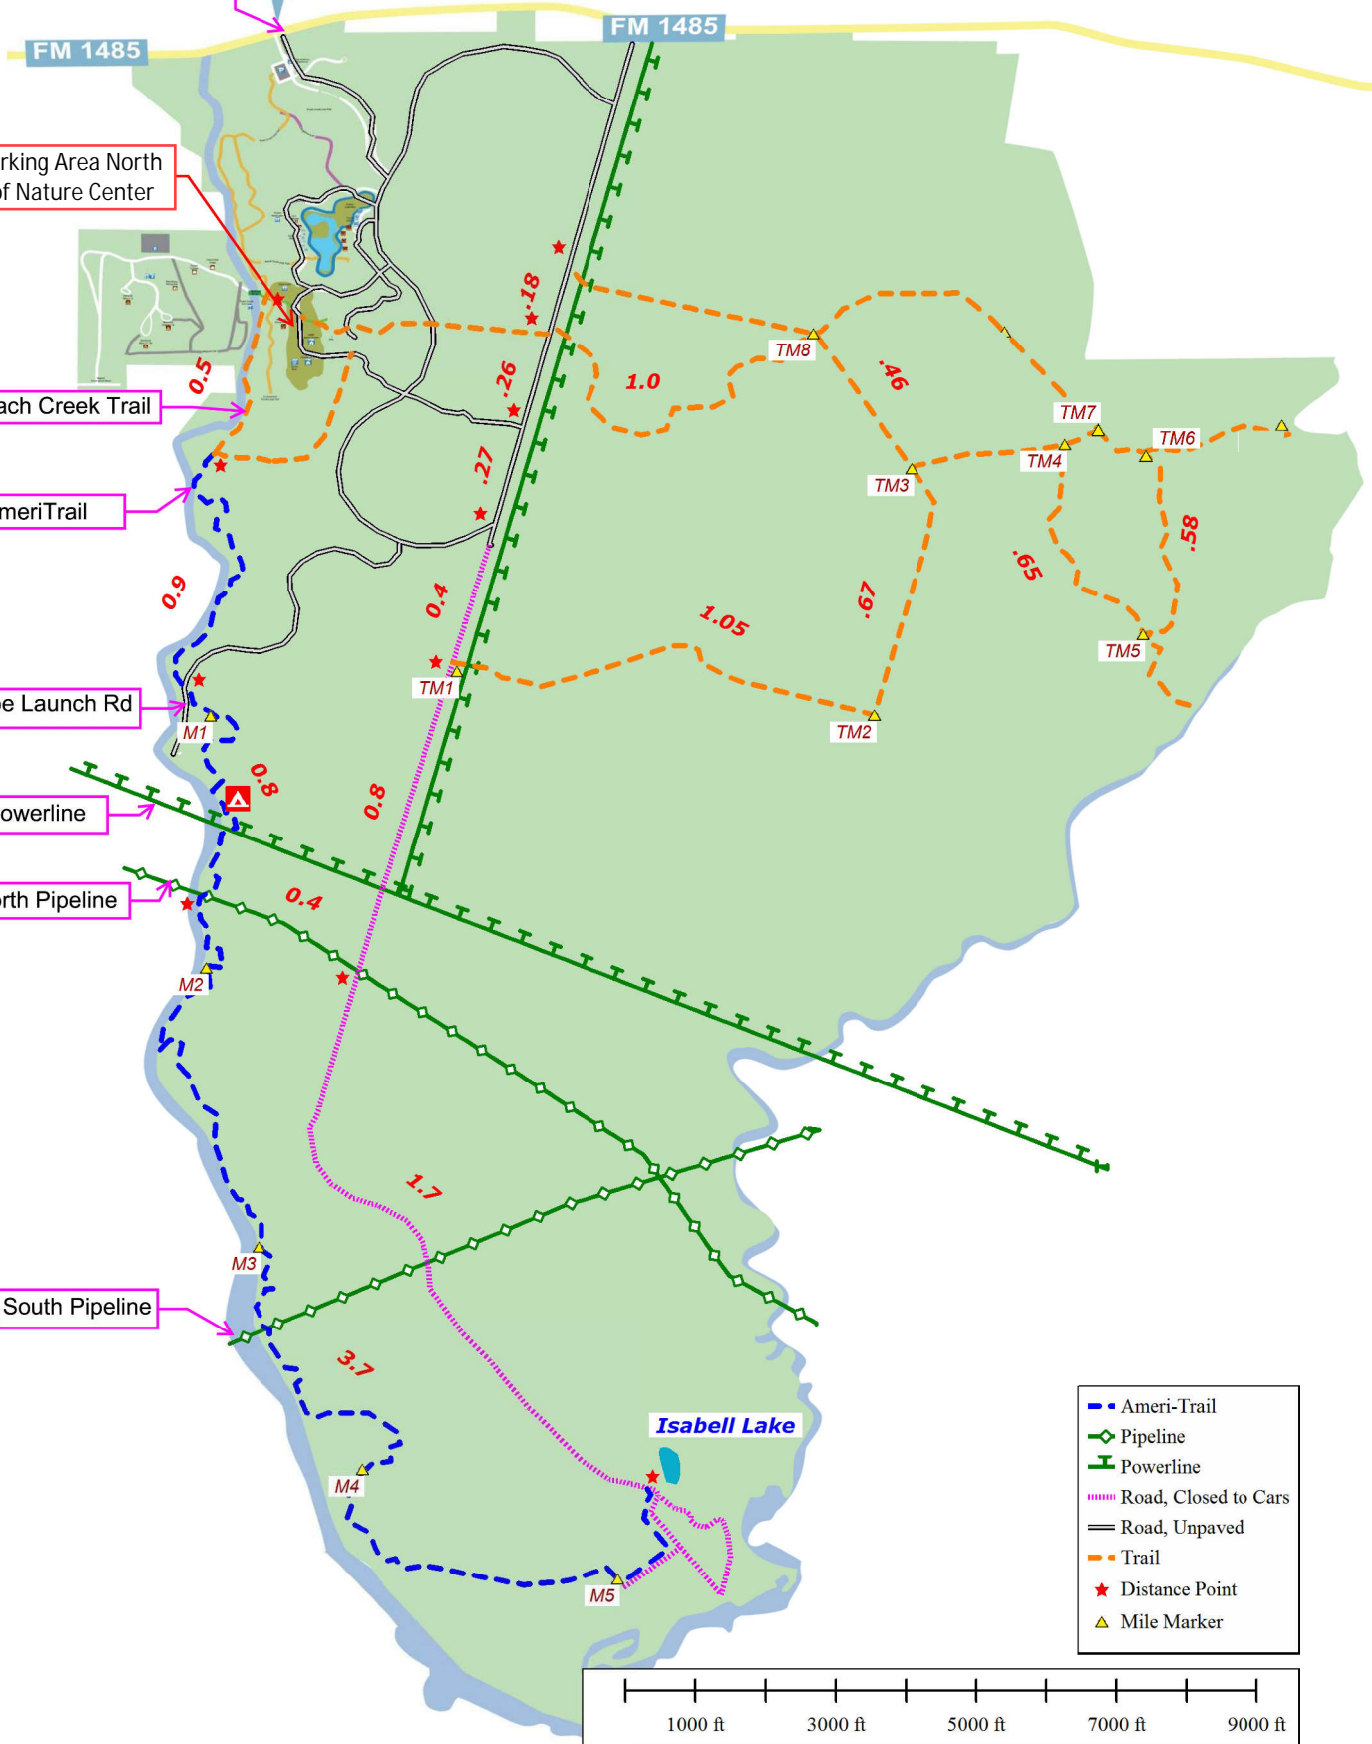

Park Entrance
25840 FM 1485
New Caney, TX 77357
GPS: N 30.1478, W 95.1689

Lake Houston Wilderness Park

Parking Area North of Nature Center

Peach Creek Trail

AmeriTrail

Canoe Launch Rd

Powerline

North Pipeline

South Pipeline

Isabell Lake