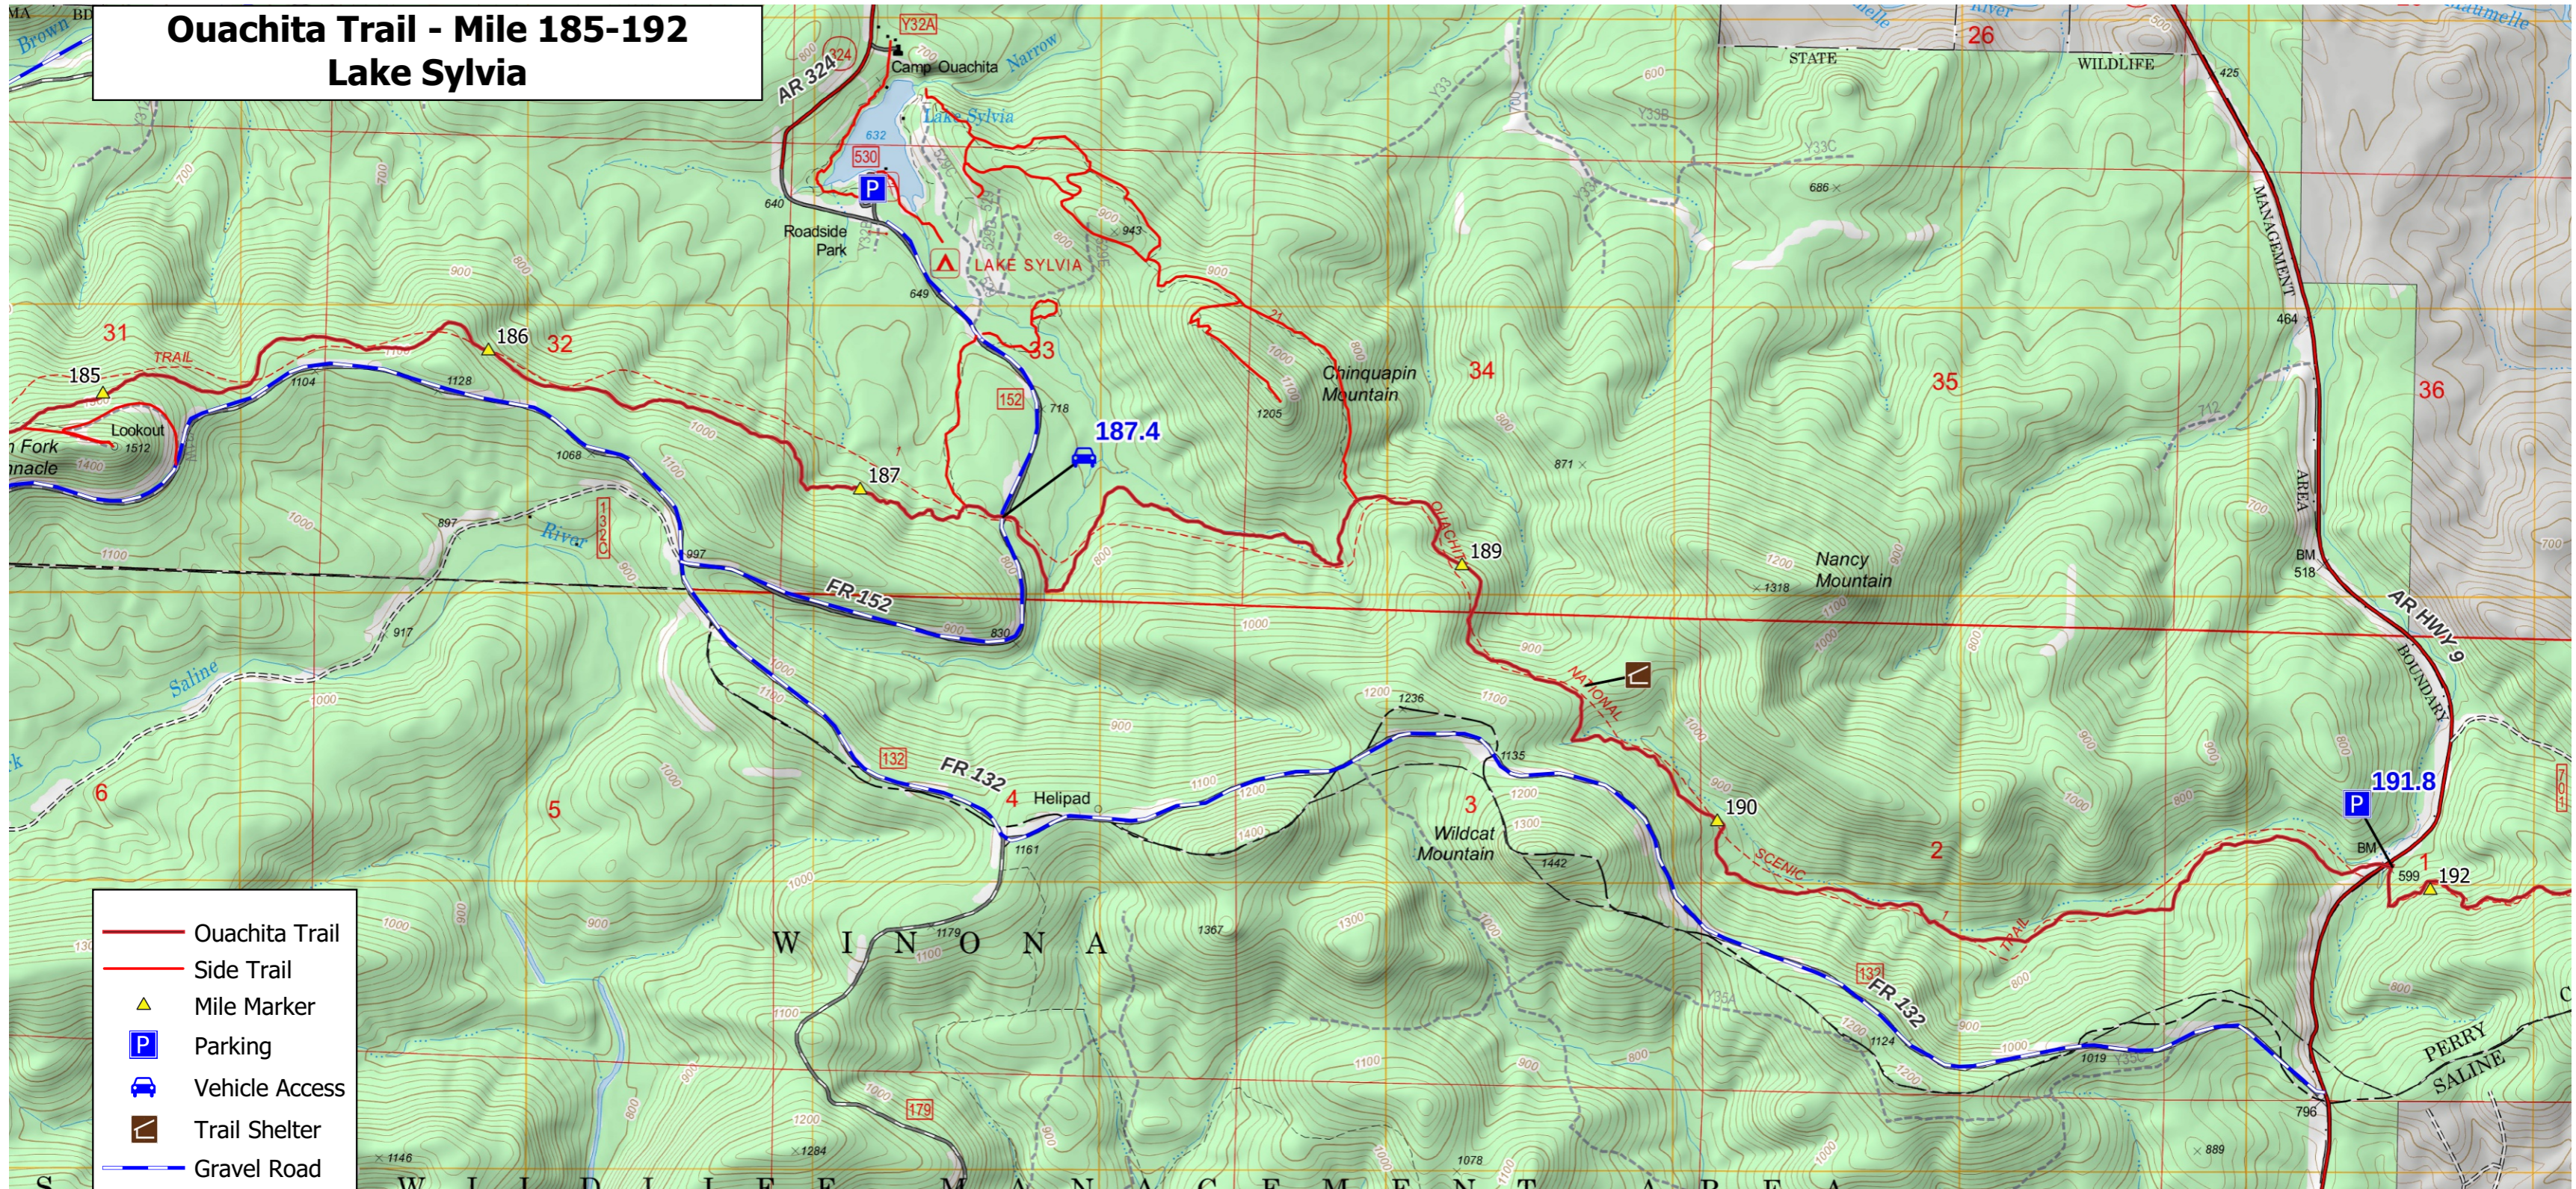

Map labels: 1, 2, 3, 4, 5, 6, 7, 8, 9, 10, 11, 12, 13, 14, 15, 16, 17, 18, 19, 20, 21, 22, 23, 24, 25, 26, 27, 28, 29, 30, 31, 32, 33, 34, 35, 36, 37, 38, 39, 40, 41, 42, 43, 44, 45, 46, 47, 48, 49, 50, 51, 52, 53, 54, 55, 56, 57, 58, 59, 60, 61, 62, 63, 64, 65, 66, 67, 68, 69, 70, 71, 72, 73, 74, 75, 76, 77, 78, 79, 80, 81, 82, 83, 84, 85, 86, 87, 88, 89, 90, 91, 92, 93, 94, 95, 96, 97, 98, 99, 100.

Ouachita Trail - Mile 179-185

- Ouachita Trail
- Side Trail
- Mile Marker
- Parking
- Vehicle Access
- Trail Shelter
- Gravel Road

Ouachita Trail - Mile 185-192 Lake Sylvia

- Ouachita Trail
- Side Trail
- Mile Marker
- Parking
- Vehicle Access
- Trail Shelter
- Gravel Road