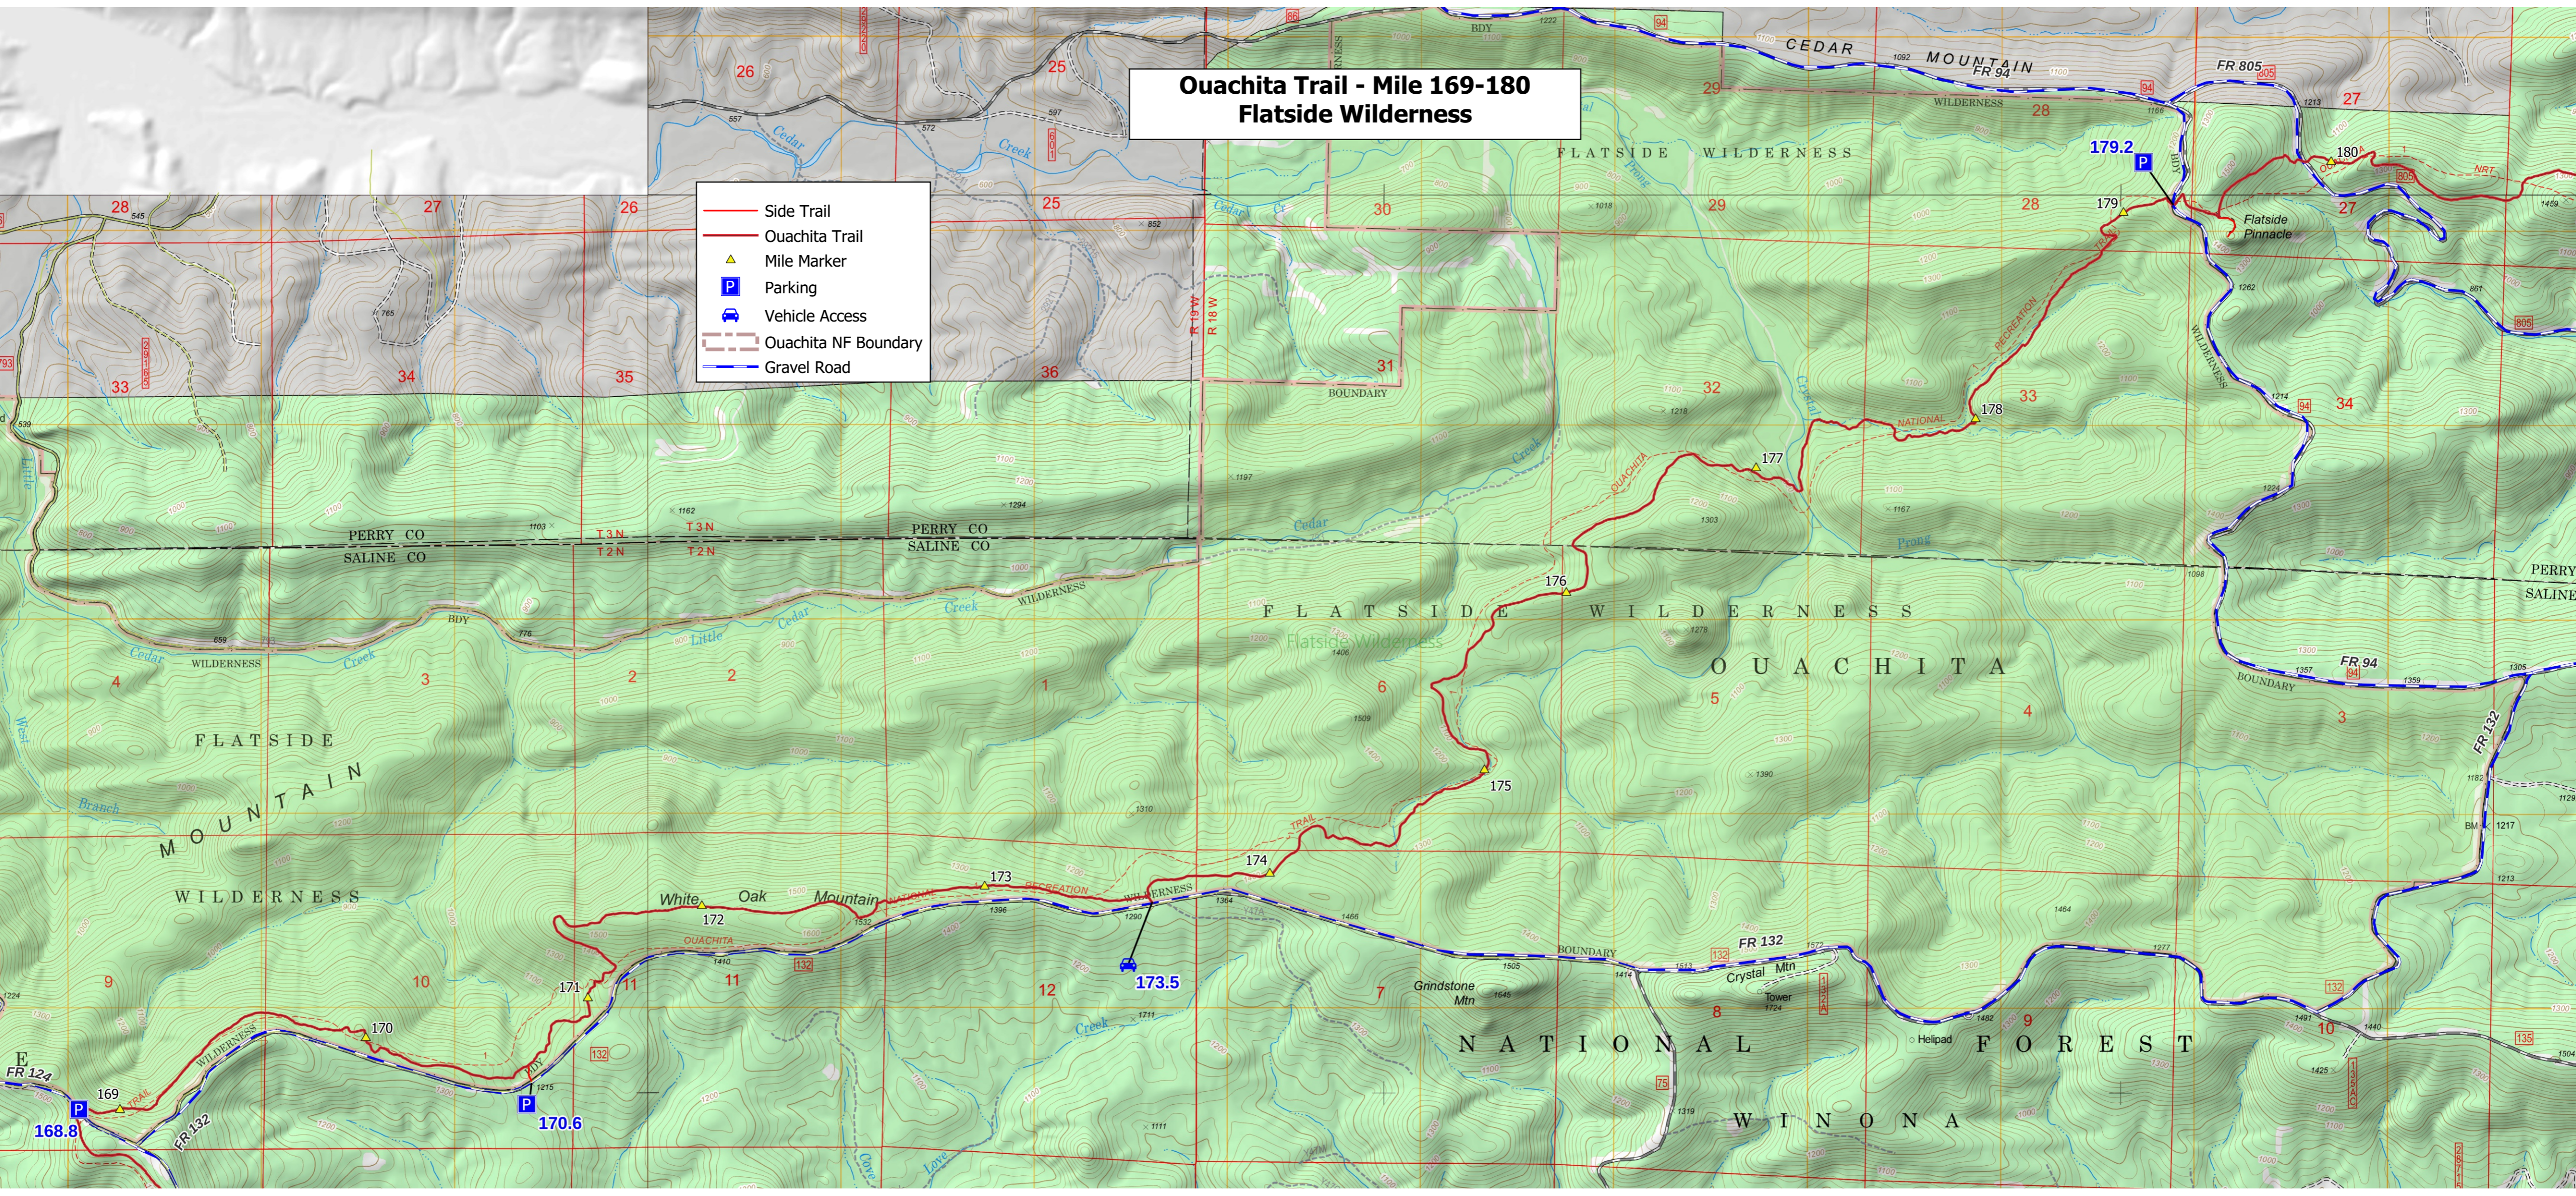

Ouachita Trail - Mile 160-169

- Side Trail
- Ouachita Trail
- Mile Marker
- Parking
- Vehicle Access
- Trail Shelter
- Ouachita NF Boundary
- Gravel Road

Ouachita Trail - Mile 169-180 Flatside Wilderness

- Side Trail
- Ouachita Trail
- Mile Marker
- Parking
- Vehicle Access
- Ouachita NF Boundary
- Gravel Road

Map grid labels: T3N, T2N, R18W, R19W, R20W, R21W, R22W, R23W, R24W, R25W, R26W, R27W, R28W, R29W, R30W, R31W, R32W, R33W, R34W, R35W, R36W, R37W, R38W, R39W, R40W, R41W, R42W, R43W, R44W, R45W, R46W, R47W, R48W, R49W, R50W, R51W, R52W, R53W, R54W, R55W, R56W, R57W, R58W, R59W, R60W, R61W, R62W, R63W, R64W, R65W, R66W, R67W, R68W, R69W, R70W, R71W, R72W, R73W, R74W, R75W, R76W, R77W, R78W, R79W, R80W, R81W, R82W, R83W, R84W, R85W, R86W, R87W, R88W, R89W, R90W, R91W, R92W, R93W, R94W, R95W, R96W, R97W, R98W, R99W, R100W.

Map labels: PERRY CO, SALINE CO, FLATSIDE WILDERNESS, OUACHITA, NATIONAL FOREST, WINONA, Cedar Creek, Little Cedar Creek, White Oak Mountain, Love Creek, Flatside Pinnacle, Crystal Mtn, Tower, Helipad, Gndstone Mtn, BDY, NRT, FR 124, FR 132, FR 135, FR 805, FR 94, 169, 170.6, 171, 172, 173, 174, 175, 176, 177, 178, 179, 179.2, 180, 181, 182, 183, 184, 185, 186, 187, 188, 189, 190, 191, 192, 193, 194, 195, 196, 197, 198, 199, 200.

Ouachita Trail - Mile 179-185

- Ouachita Trail
- Side Trail
- Mile Marker
- Parking
- Vehicle Access
- Trail Shelter
- Gravel Road

Ouachita Trail - Mile 185-192 Lake Sylvia

- Ouachita Trail
- Side Trail
- Mile Marker
- Parking
- Vehicle Access
- Trail Shelter
- Gravel Road