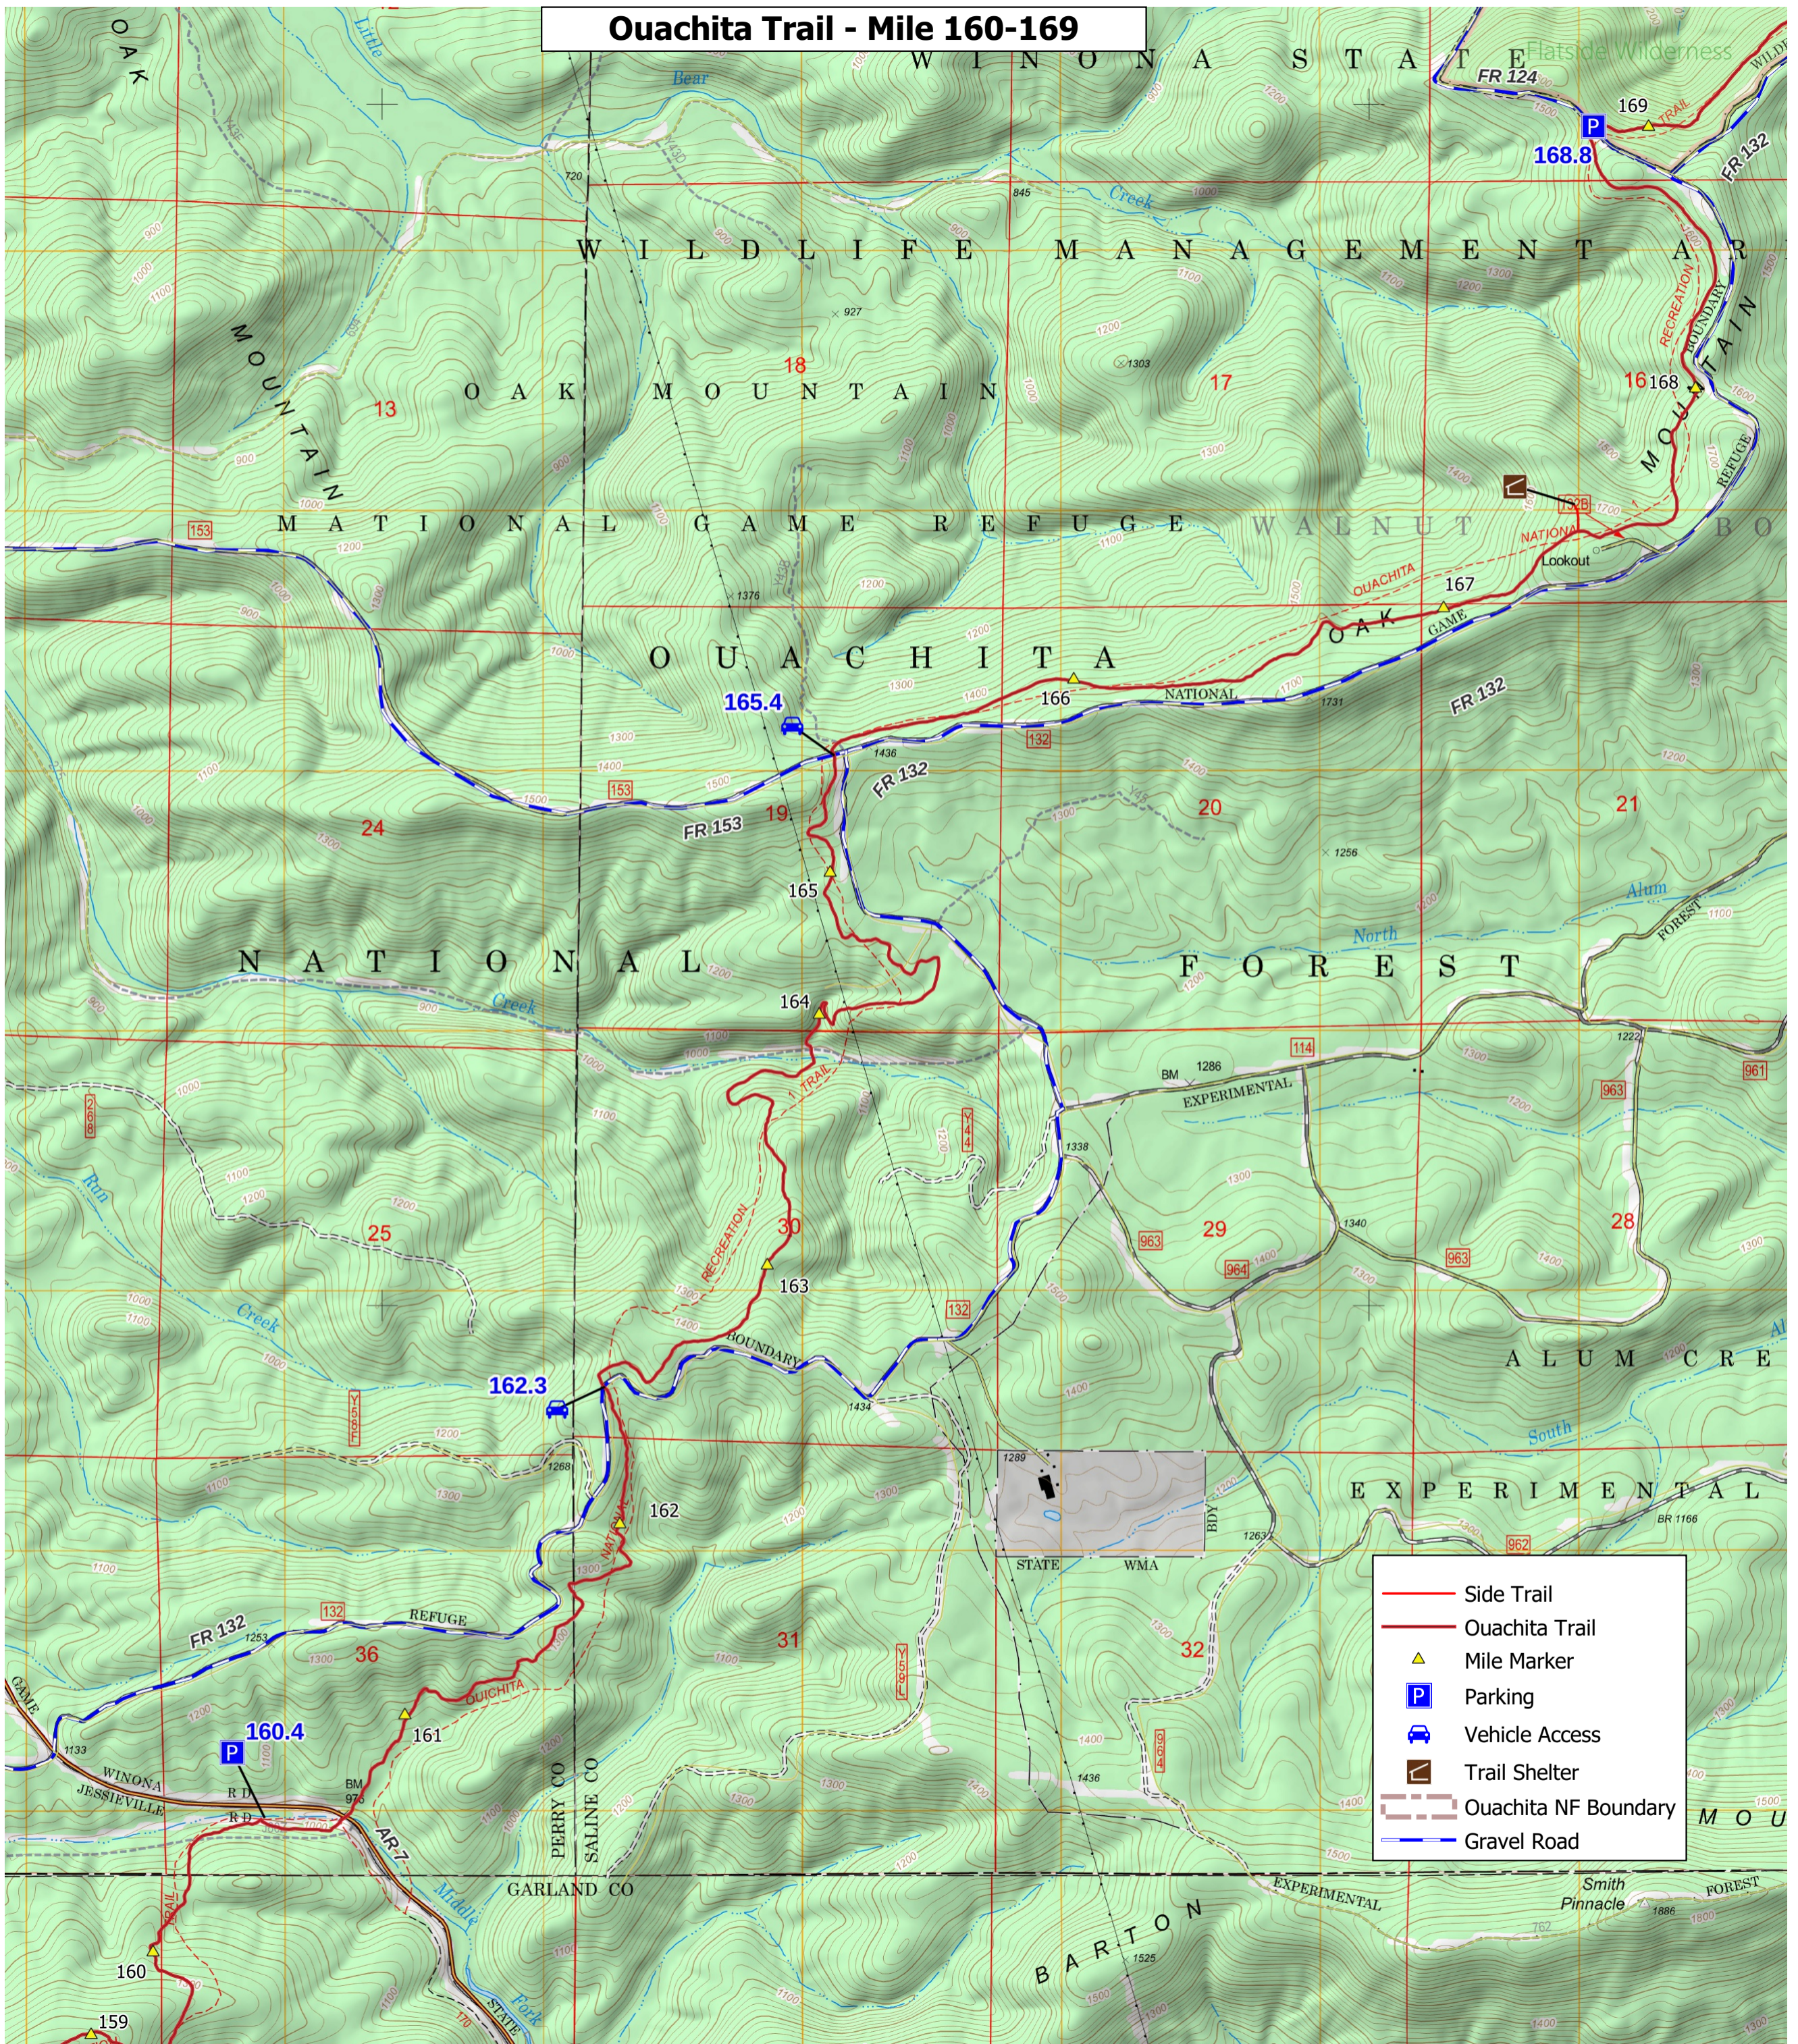

Ouachita Trail - Mile 160-169

- Side Trail
- Ouachita Trail
- Mile Marker
- Parking
- Vehicle Access
- Trail Shelter
- Ouachita NF Boundary
- Gravel Road