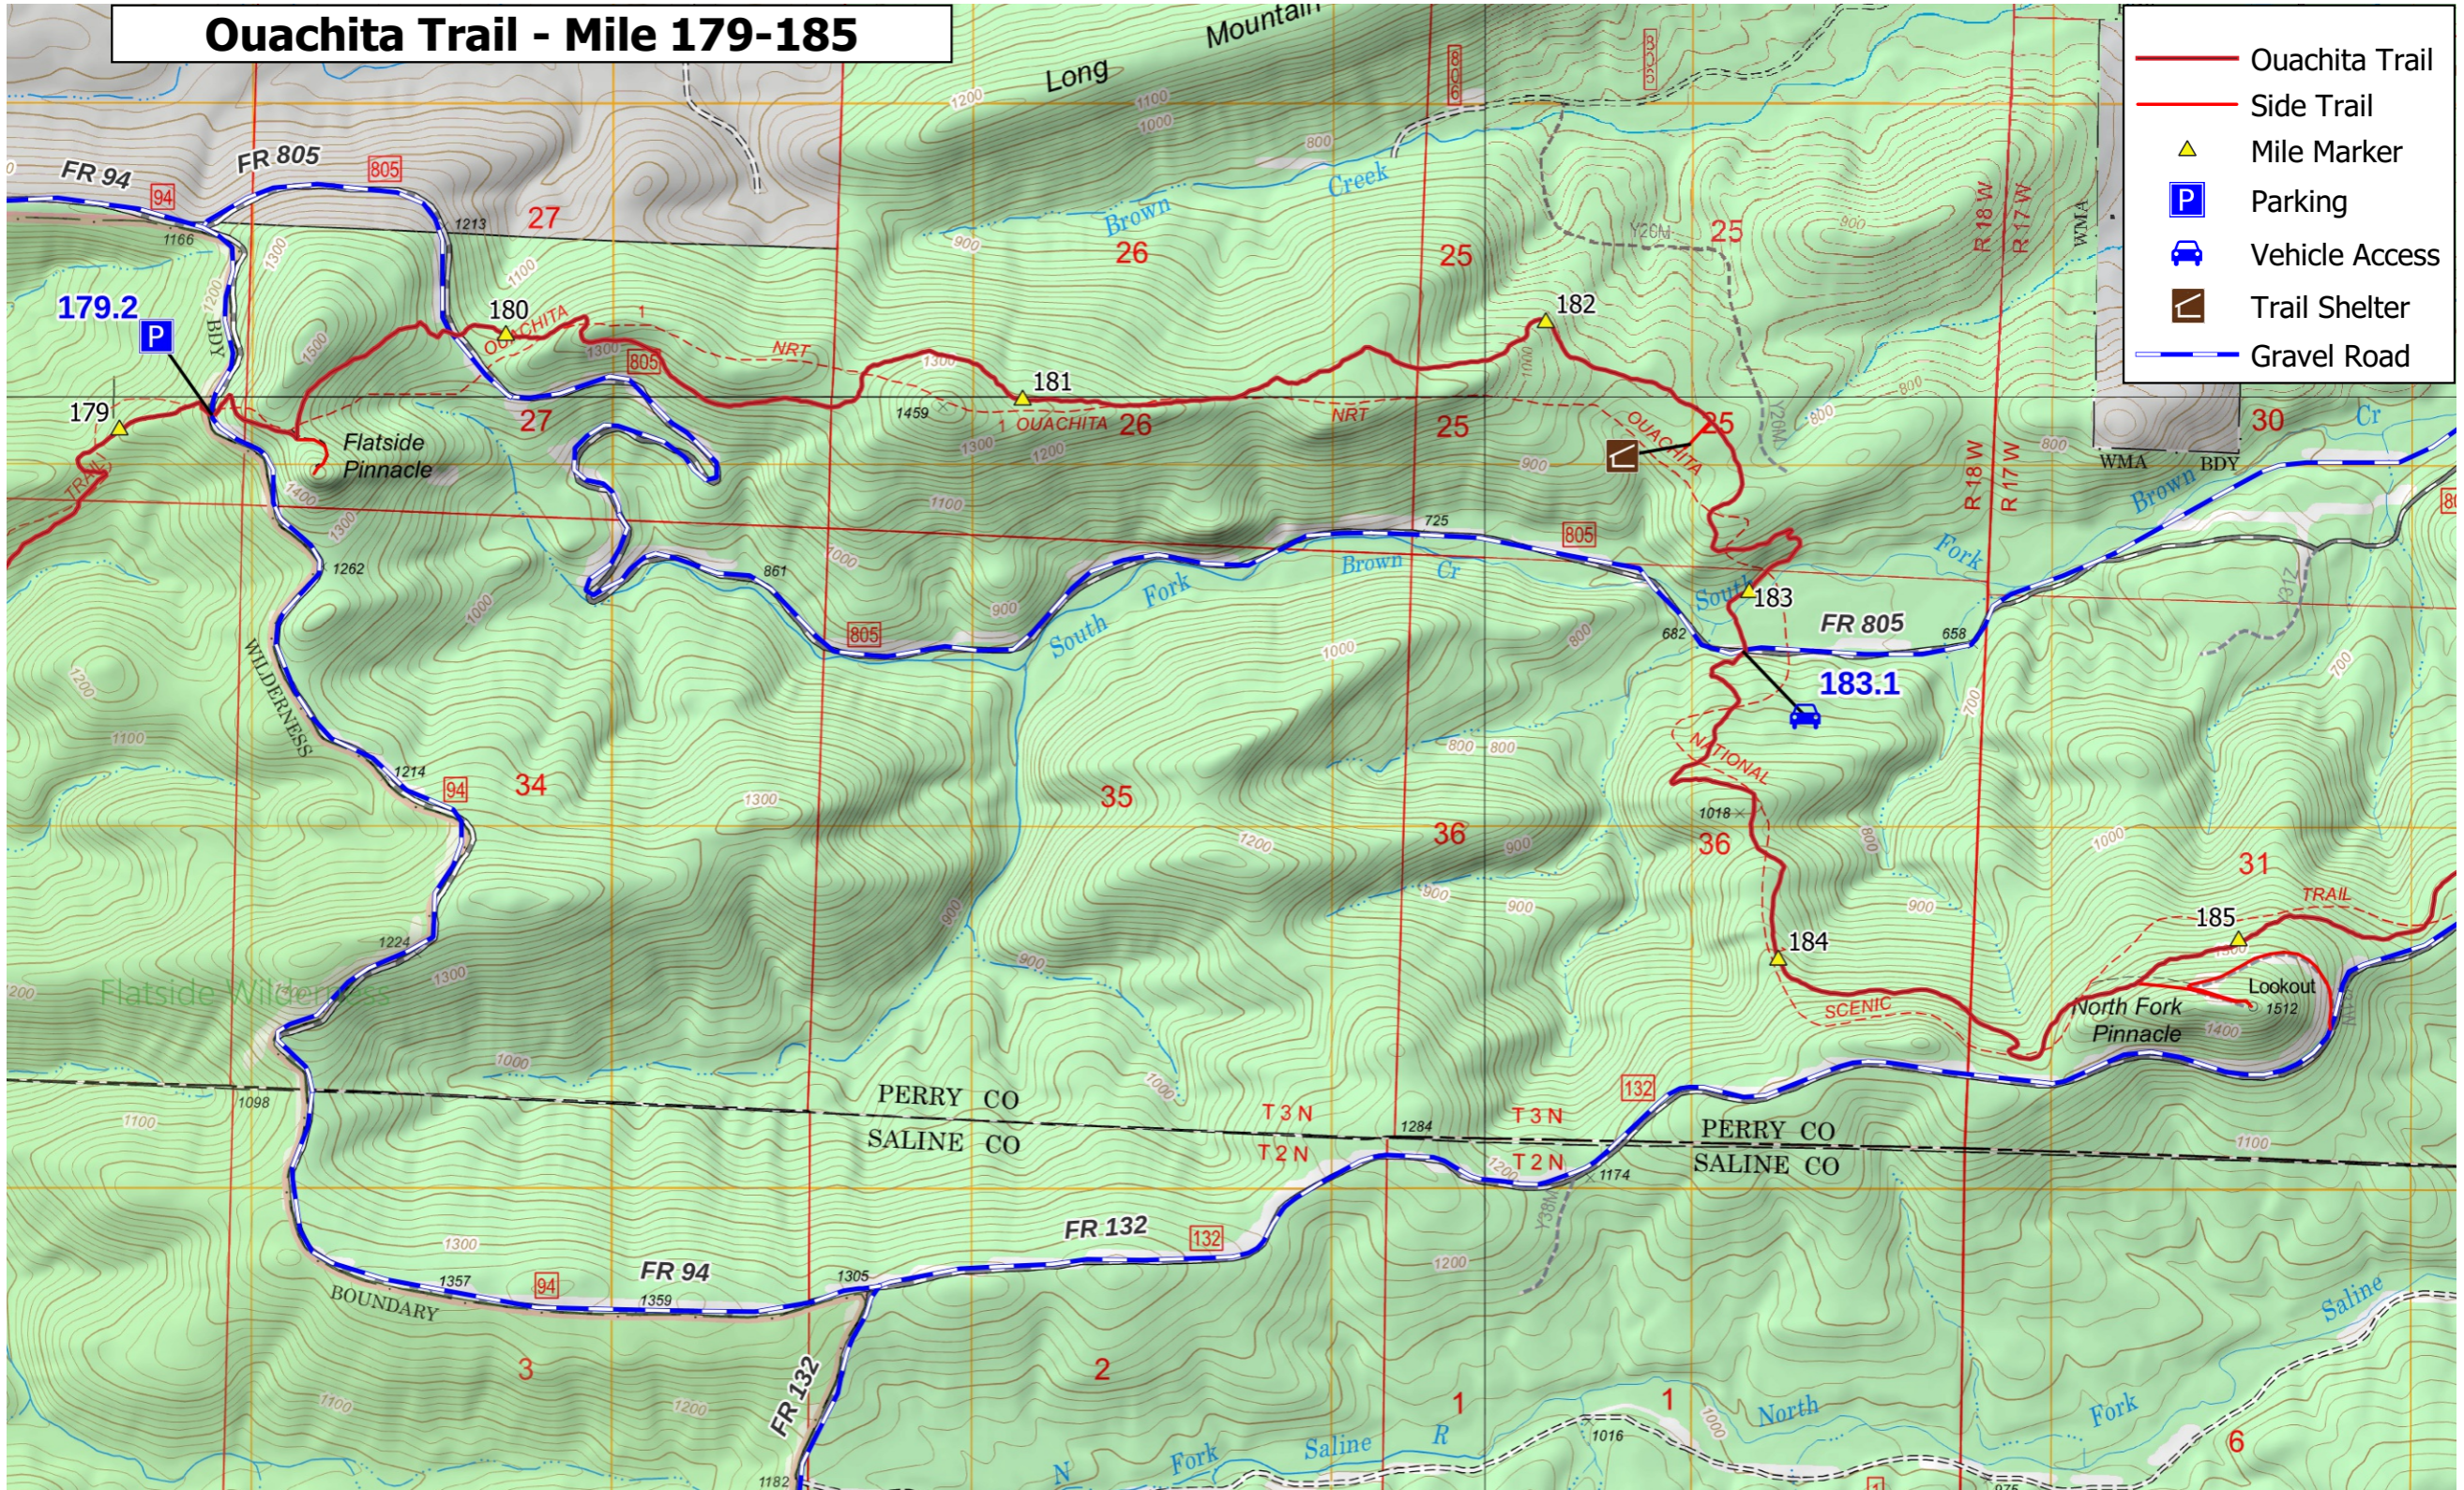

Map labels: PERRY CO, SALINE CO, FLATSIDE WILDERNESS, OUACHITA, NATIONAL FOREST, WINONA, Cedar Creek, Little Cedar Creek, White Oak Mountain, Love Creek, Flatside Pinnacle, Crystal Mtn, Tower, Helipad, Gndstone Mtn, BDY, NRT, FR 124, FR 132, FR 135, FR 805, FR 94, 169, 170.6, 171, 172, 173, 174, 175, 176, 177, 178, 179, 179.2, 180, 181, 182, 183, 184, 185, 186, 187, 188, 189, 190, 191, 192, 193, 194, 195, 196, 197, 198, 199, 200.

Map labels: 1, 2, 3, 4, 5, 6, 7, 8, 9, 10, 11, 12, 13, 14, 15, 16, 17, 18, 19, 20, 21, 22, 23, 24, 25, 26, 27, 28, 29, 30, 31, 32, 33, 34, 35, 36, 37, 38, 39, 40, 41, 42, 43, 44, 45, 46, 47, 48, 49, 50, 51, 52, 53, 54, 55, 56, 57, 58, 59, 60, 61, 62, 63, 64, 65, 66, 67, 68, 69, 70, 71, 72, 73, 74, 75, 76, 77, 78, 79, 80, 81, 82, 83, 84, 85, 86, 87, 88, 89, 90, 91, 92, 93, 94, 95, 96, 97, 98, 99, 100.

Ouachita Trail - Mile 179-185

- Ouachita Trail
- Side Trail
- Mile Marker
- Parking
- Vehicle Access
- Trail Shelter
- Gravel Road

Ouachita Trail - Mile 185-192 Lake Sylvia

- Ouachita Trail
- Side Trail
- Mile Marker
- Parking
- Vehicle Access
- Trail Shelter
- Gravel Road