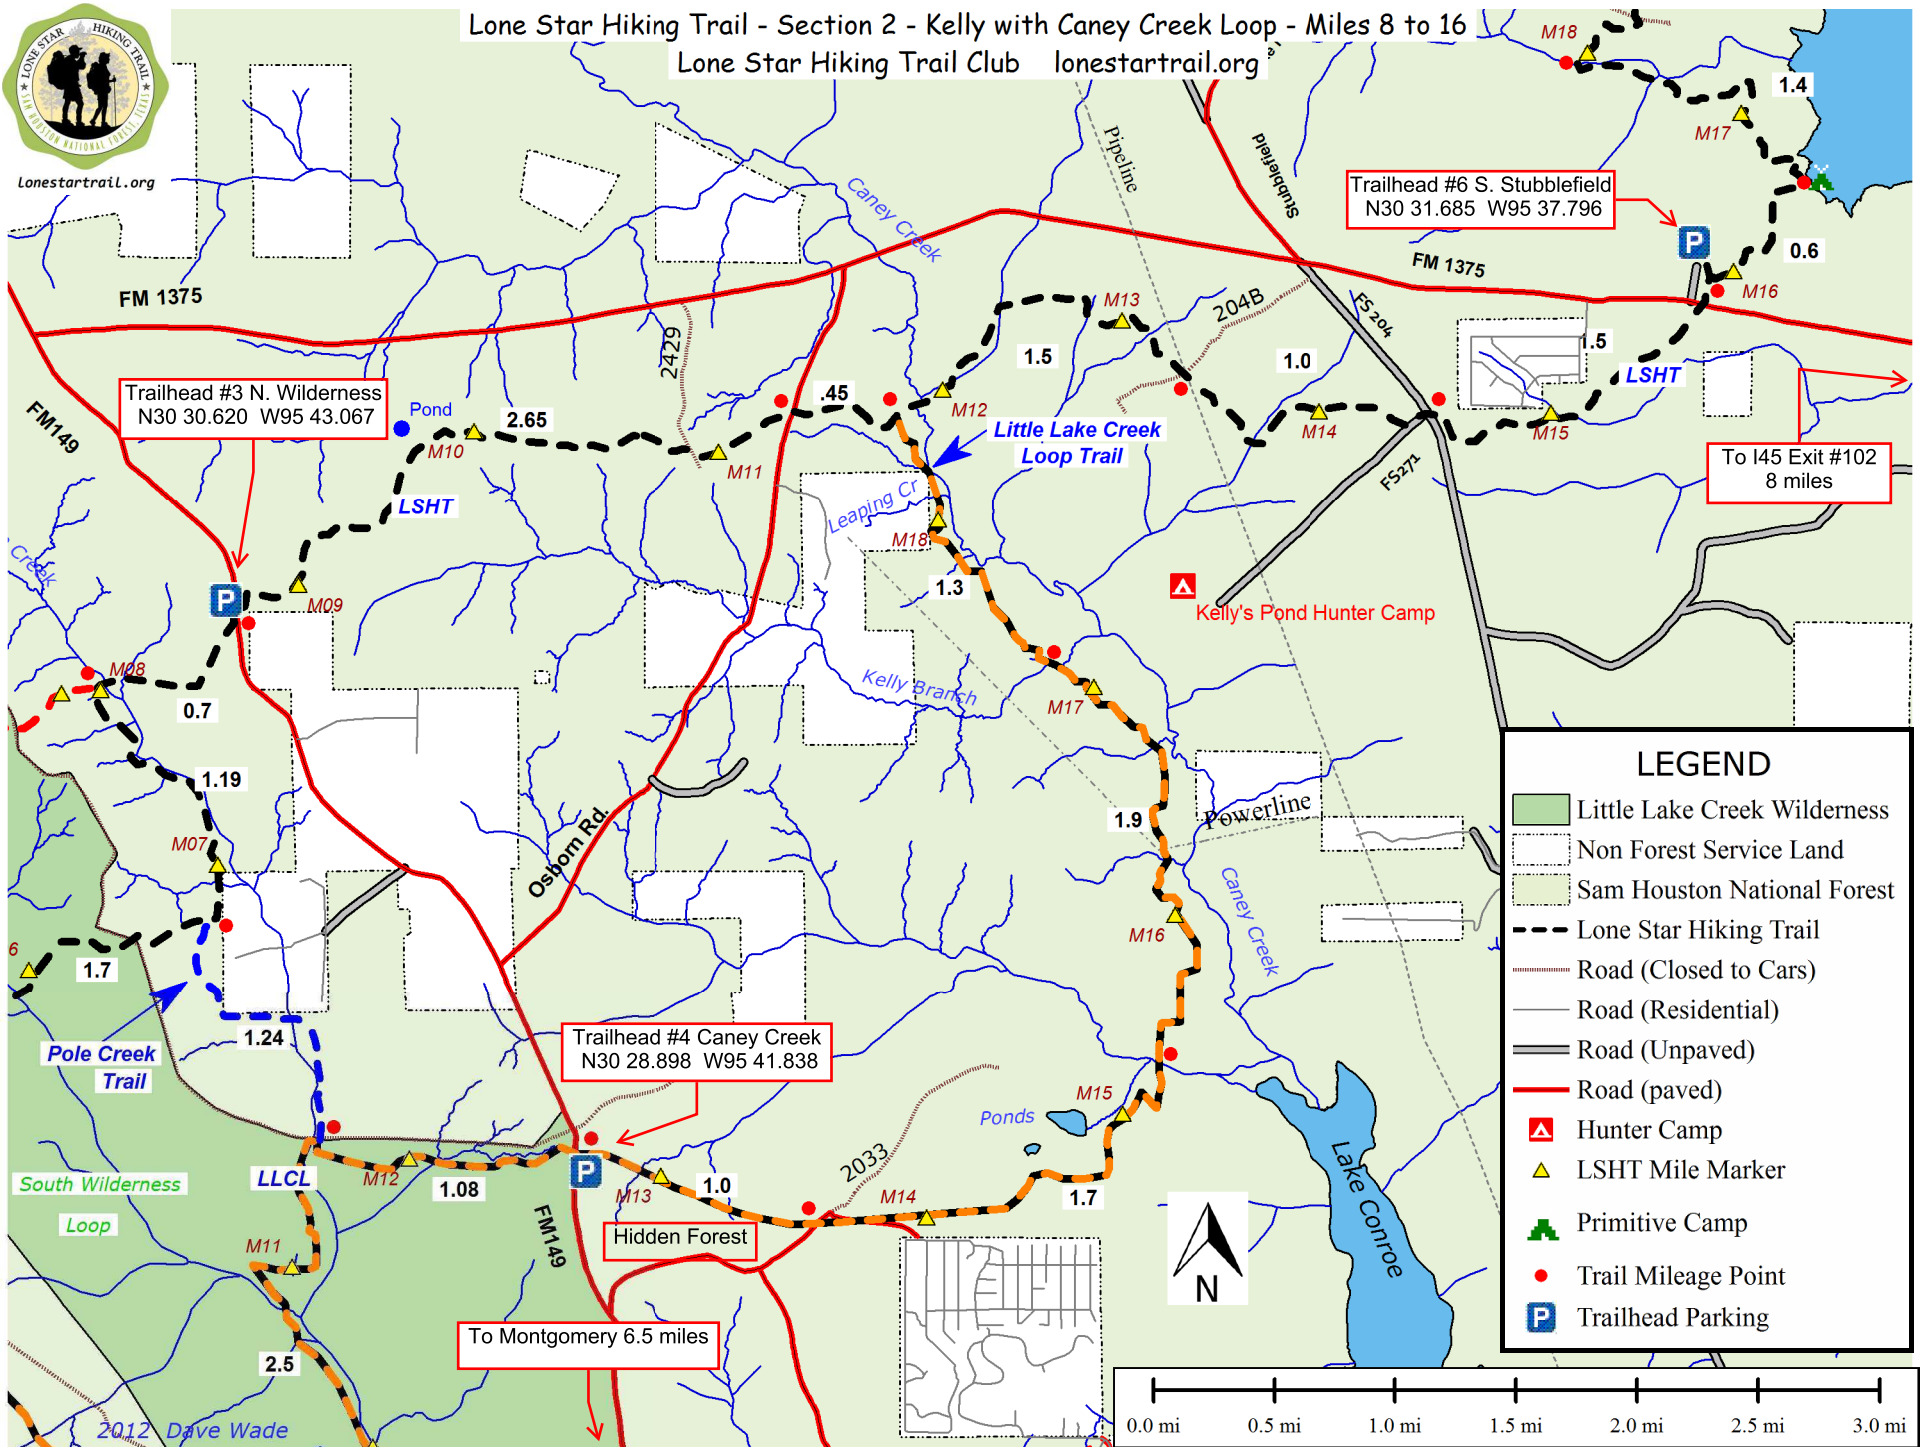

Lonestartrail.org

# Lone Star Hiking Trail - Section 2 - Kelly with Caney Creek Loop - Miles 8 to 16

Lone Star Hiking Trail Club lonestartrail.org

## LEGEND

- Little Lake Creek Wilderness
- Non Forest Service Land
- Sam Houston National Forest
- Lone Star Hiking Trail
- Road (Closed to Cars)
- Road (Residential)
- Road (Unpaved)
- Road (paved)
- Hunter Camp
- LSHT Mile Marker
- Primitive Camp
- Trail Mileage Point
- Trailhead Parking