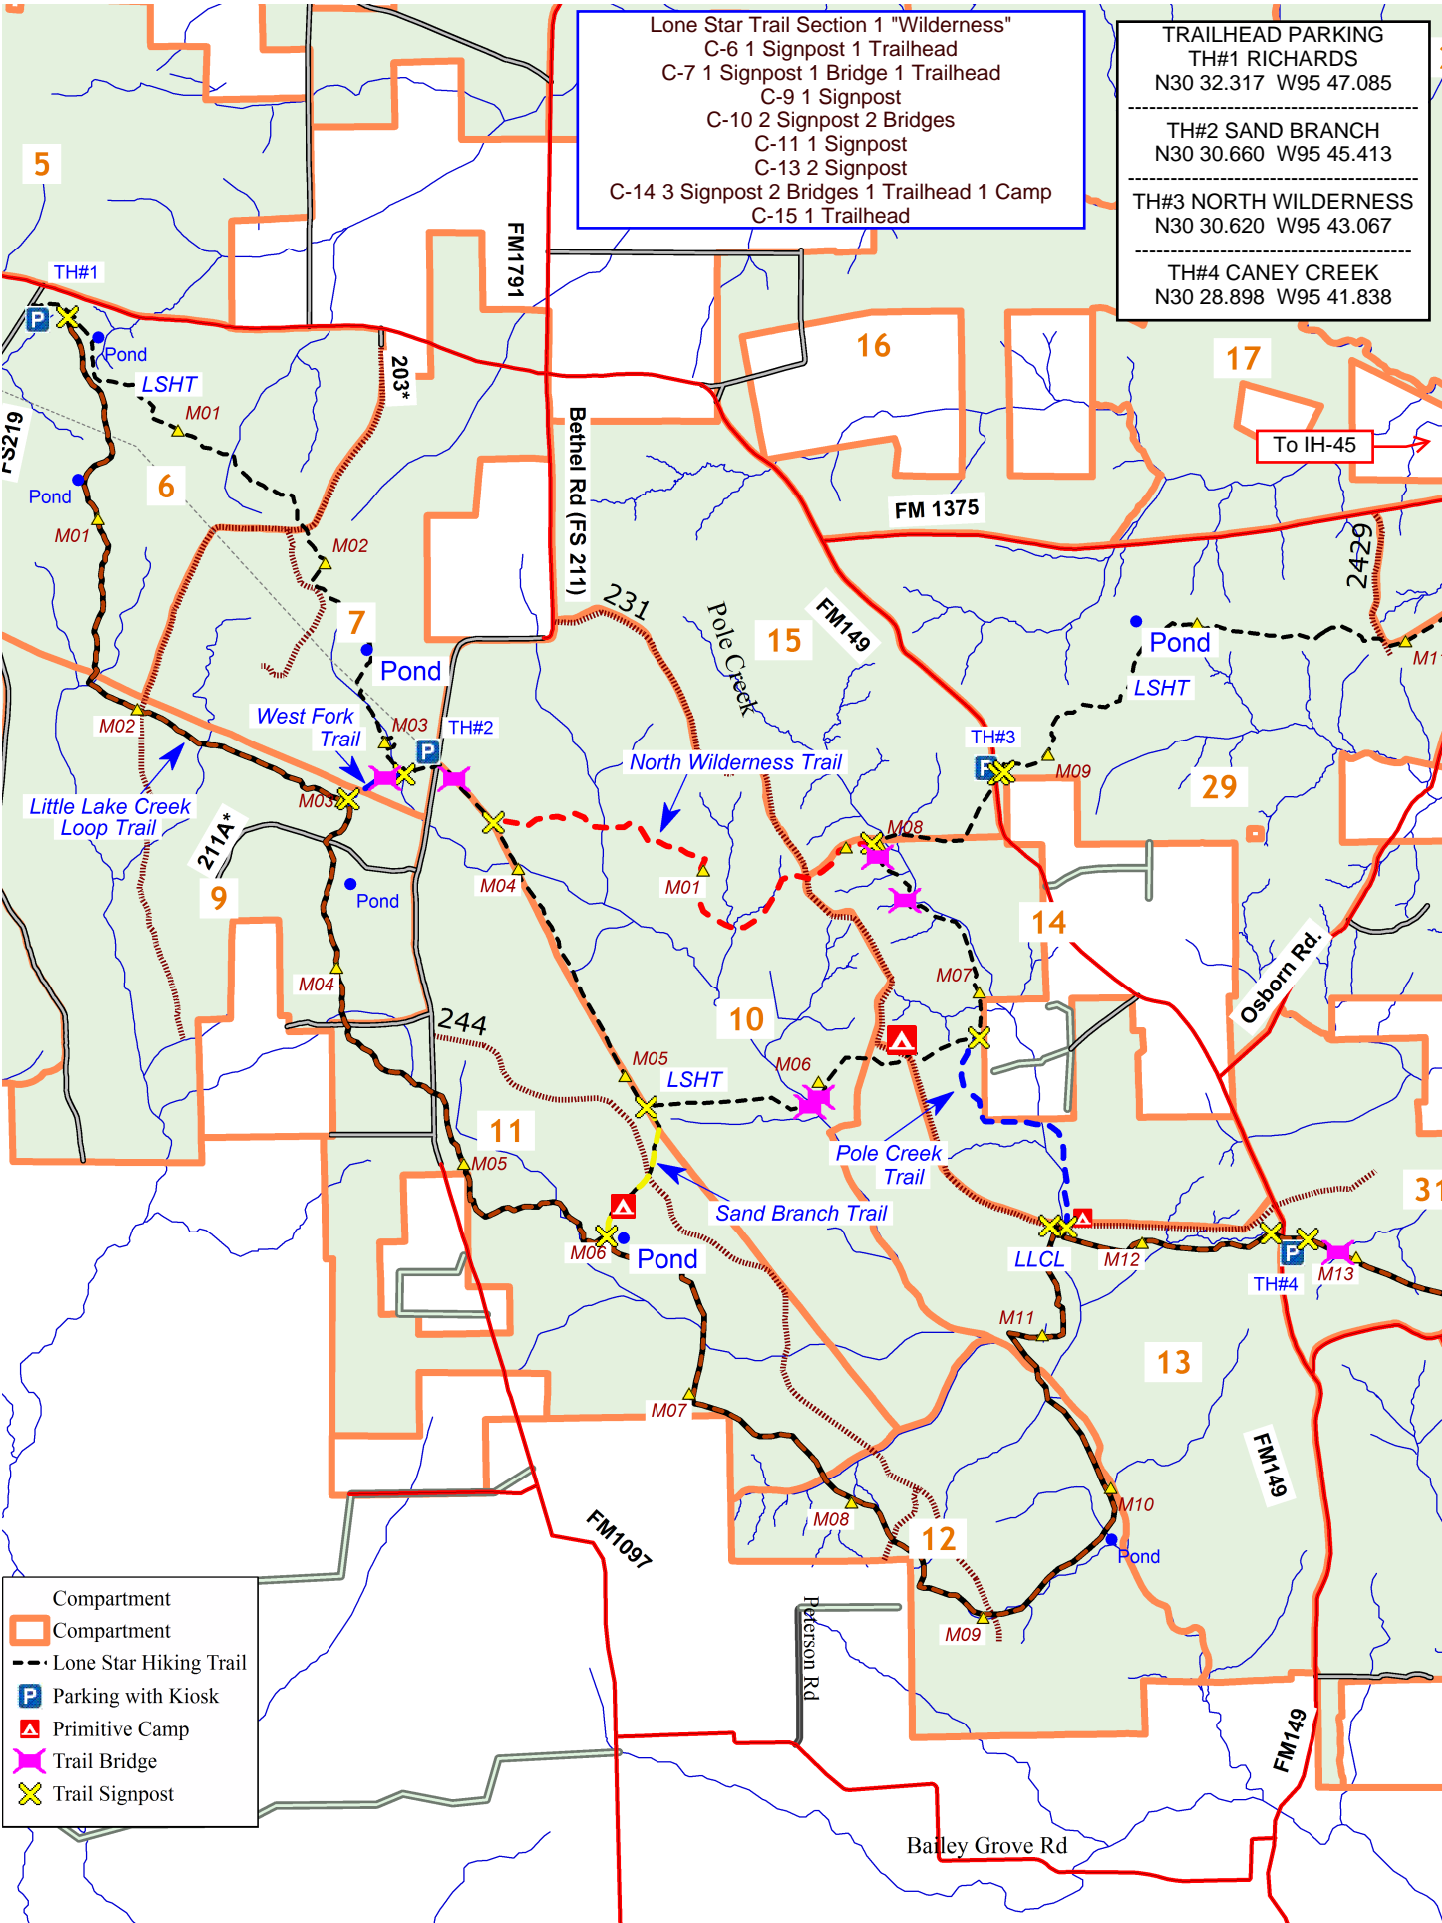

Lone Star Trail Section 1 "Wilderness"
 C-6 1 Signpost 1 Trailhead
 C-7 1 Signpost 1 Bridge 1 Trailhead
 C-9 1 Signpost
 C-10 2 Signpost 2 Bridges
 C-11 1 Signpost
 C-13 2 Signpost
 C-14 3 Signpost 2 Bridges 1 Trailhead 1 Camp
 C-15 1 Trailhead

TRAILHEAD PARKING
 TH#1 RICHARDS
 N30 32.317 W95 47.085

 TH#2 SAND BRANCH
 N30 30.660 W95 45.413

 TH#3 NORTH WILDERNESS
 N30 30.620 W95 43.067

 TH#4 CANEY CREEK
 N30 28.898 W95 41.838

- Compartment
- Compartment
- Lone Star Hiking Trail
- Parking with Kiosk
- Primitive Camp
- Trail Bridge
- Trail Signpost