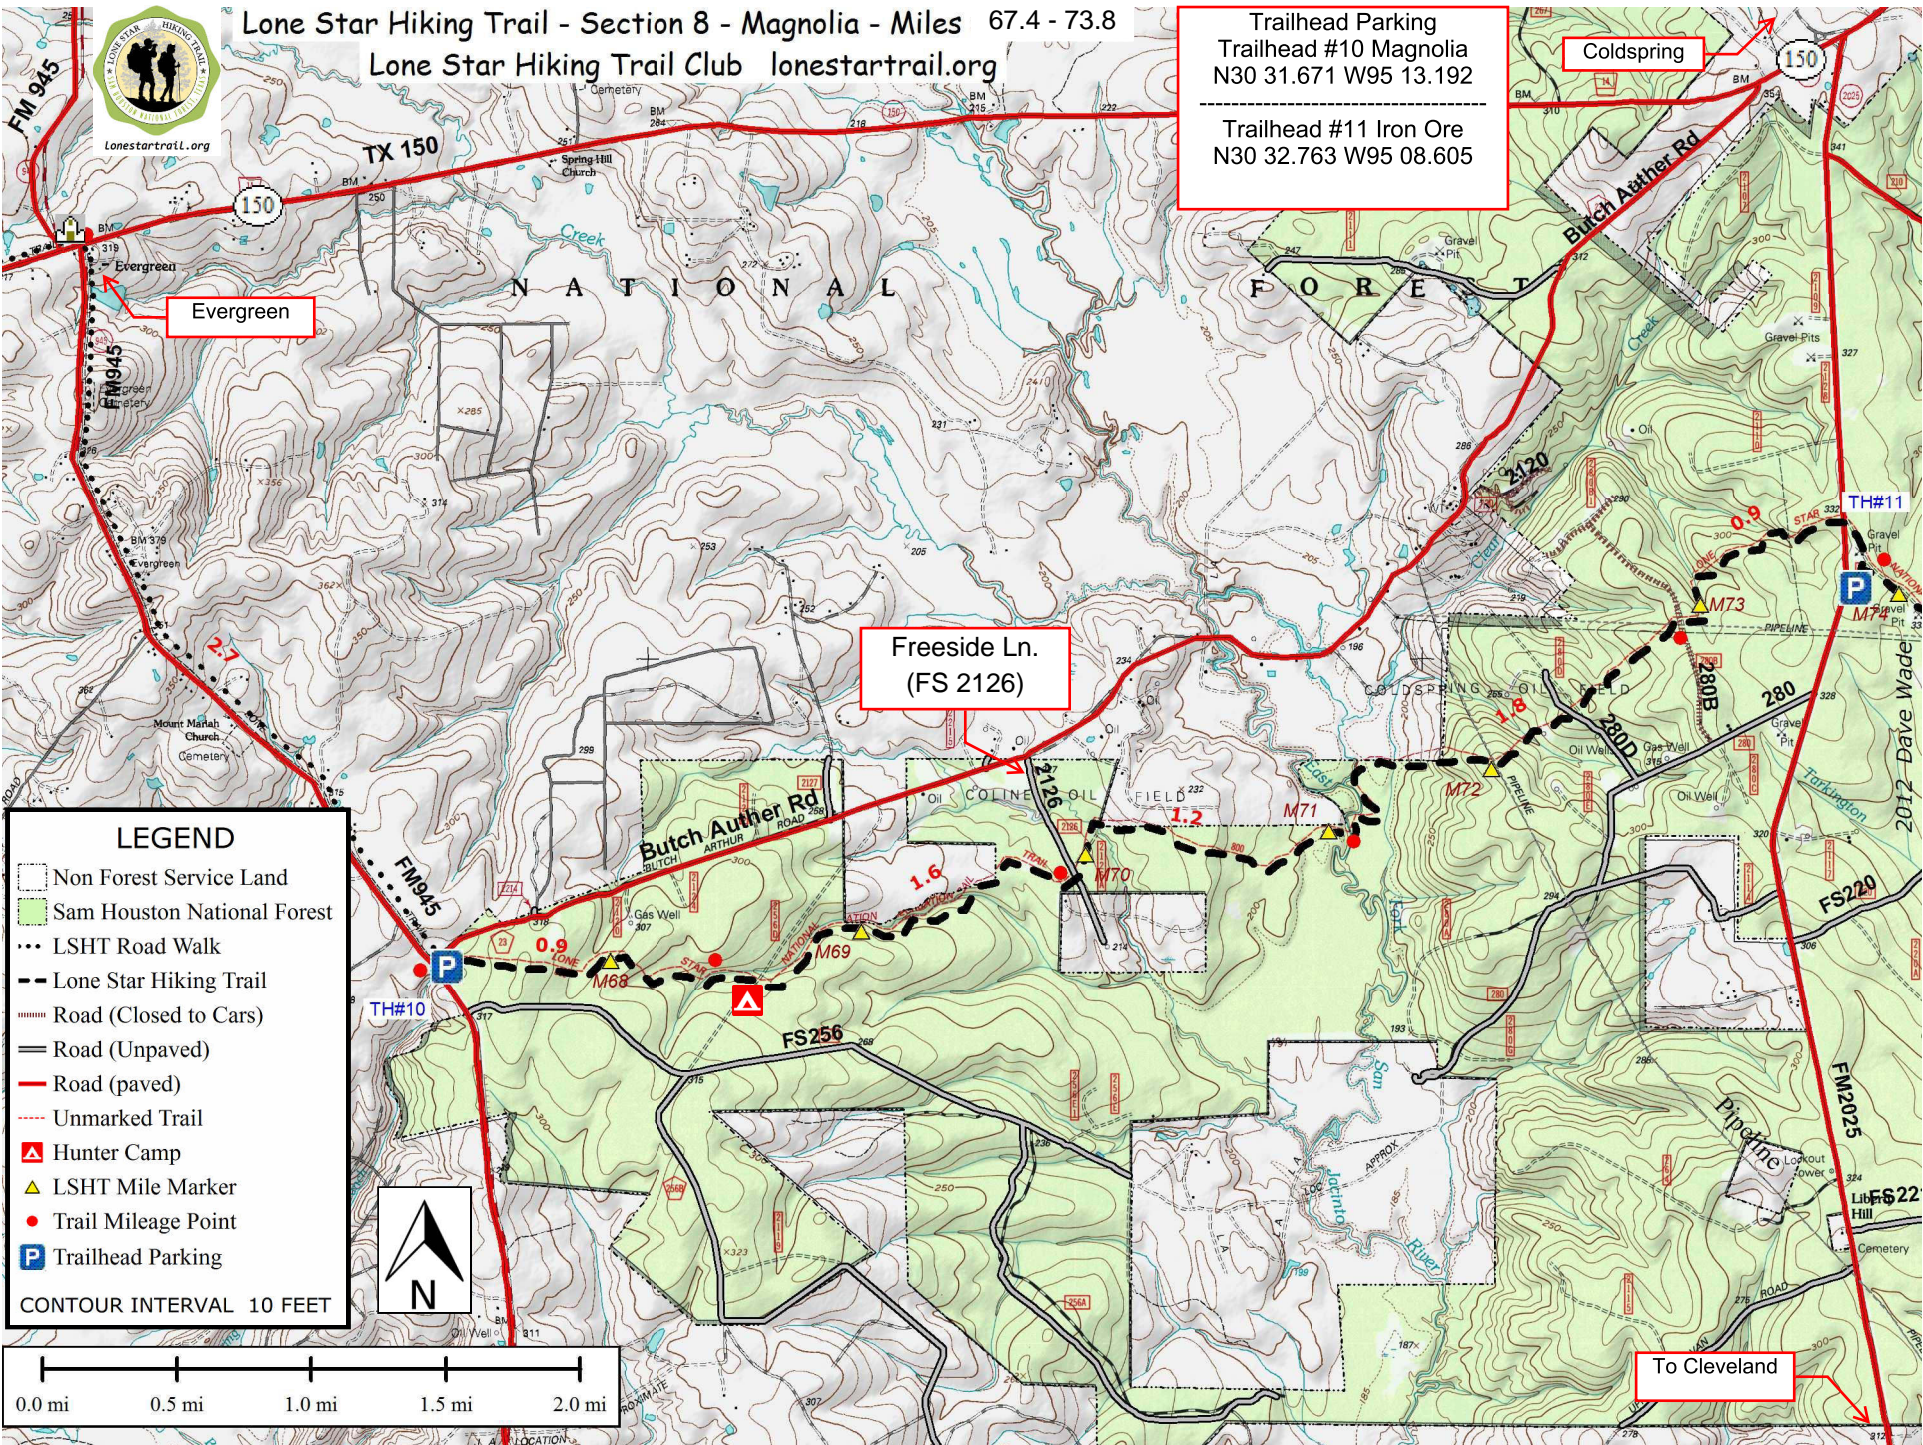

Lone Star Hiking Trail - Section 8 - Magnolia - Miles 67.4 - 73.8

Lone Star Hiking Trail Club lonestartrail.org

Trailhead Parking  
 Trailhead #10 Magnolia  
 N30 31.671 W95 13.192

Trailhead #11 Iron Ore  
 N30 32.763 W95 08.605

**LEGEND**

- Non Forest Service Land
- Sam Houston National Forest
- LSHT Road Walk
- Lone Star Hiking Trail
- Road (Closed to Cars)
- Road (Unpaved)
- Road (paved)
- Unmarked Trail
- ▲ Hunter Camp
- ▲ LSHT Mile Marker
- Trail Mileage Point
- P Trailhead Parking

CONTOUR INTERVAL 10 FEET

To Cleveland