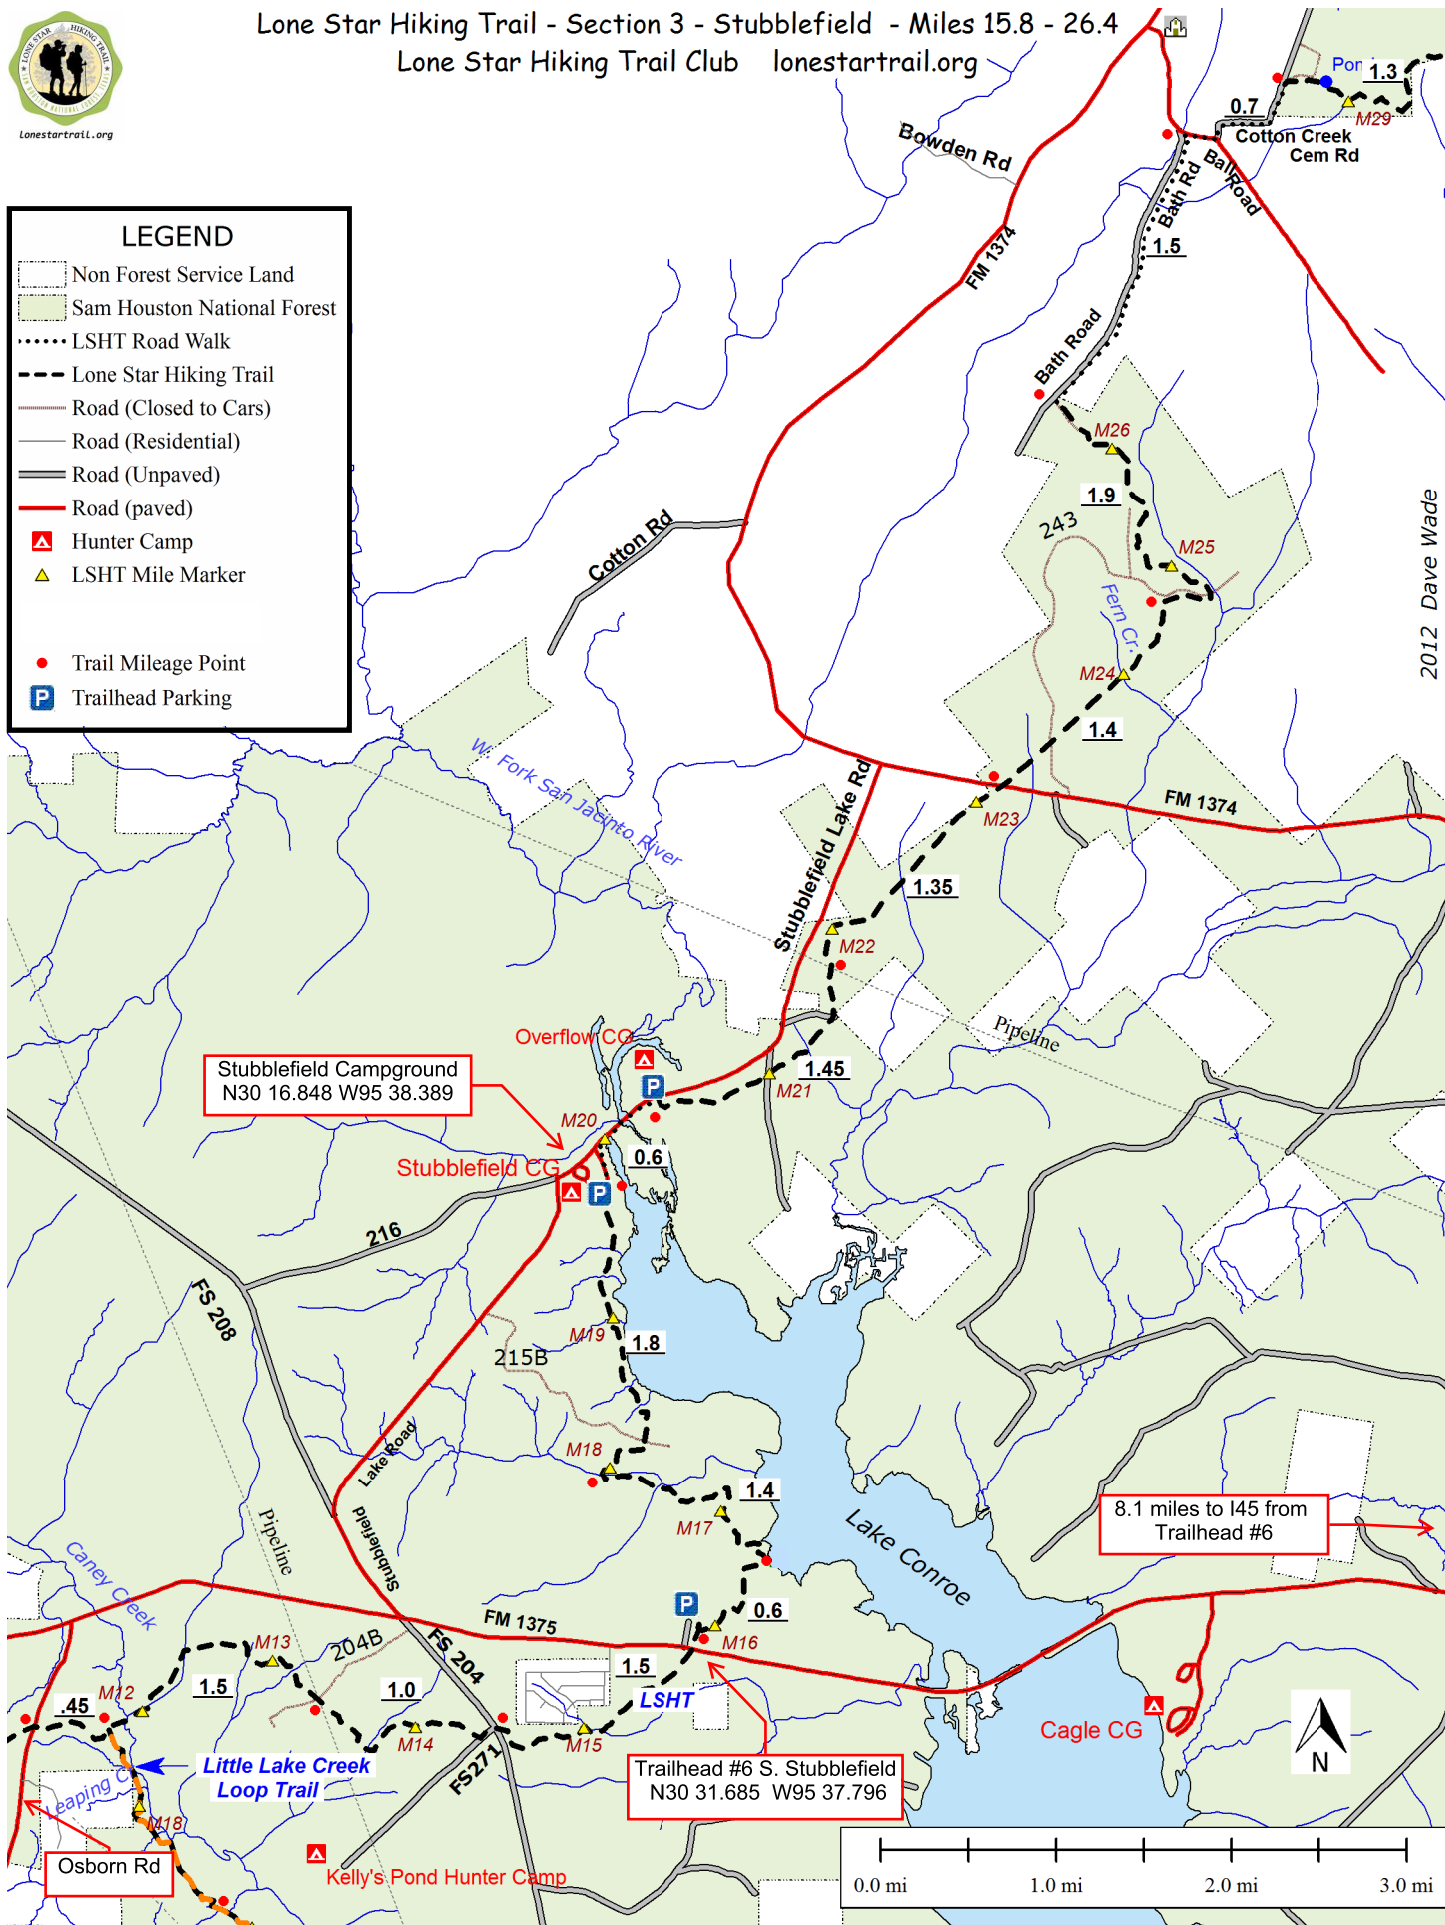

# Lone Star Hiking Trail - Section 3 - Stubblefield - Miles 15.8 - 26.4

Lone Star Hiking Trail Club lonestartrail.org

**LEGEND**

- Non Forest Service Land
- Sam Houston National Forest
- LSHT Road Walk
- Lone Star Hiking Trail
- Road (Closed to Cars)
- Road (Residential)
- Road (Unpaved)
- Road (paved)
- ▲ Hunter Camp
- ▲ LSHT Mile Marker
- Trail Mileage Point
- P Trailhead Parking